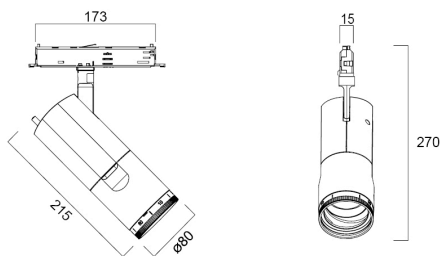

Beacon Muse CRI97 18W 1100lm 4000K O/B Dim Wit

Artikelnummer 2062561

Concord

Simple and slick integral design with no driver box and without any visible screws New technology utilization for improved performance Invisible in-track Adaptor for an impressive architectural look Extremely precise light beams due to the high-quality lens $\varnothing 80\text{mm}$ die-cast aluminium body, Adjustable beam angle: between $8^\circ - 55^\circ$, Textured white finishing colour Light color temperature: 4000K, natural light System power: 18W, Fixture lumen output: 1100lm, efficacy: 61lm/W, Ra97 typical, LED chromacity: 2 step MacAdam ellipse LED source (SDCM2), IR/UV free light source without heat radiation Operating voltage 220-240V / 50-60Hz, dimmable via on-board potentiometer, suitable for installation on 3-circuit tracks, please check compatibility list on the instruction sheet. Compatible with OneTrack Electrical protection: Class II. Degree of protection: IP20, suitable for indoor environment only Horizontal rotation: 355° , vertical tilt: 90° Nominal product dimensions: D.80mmx215mm 5 years warranty. Suitable for track mounting

Technische gegevens

Afmetingen (mm)

Fotometrie

Distance [m]	Cone diameter [m]	Beam diameter [m]	Beam diameter [m]	Illuminance [lx]
0.5	0.05	$\varnothing 173$	$\varnothing 80$	4100
1.0	0.15	$\varnothing 173$	$\varnothing 80$	1040
1.5	0.23	$\varnothing 173$	$\varnothing 80$	458
2.0	0.30	$\varnothing 173$	$\varnothing 80$	265
2.5	0.38	$\varnothing 173$	$\varnothing 80$	167
3.0	0.45	$\varnothing 173$	$\varnothing 80$	112