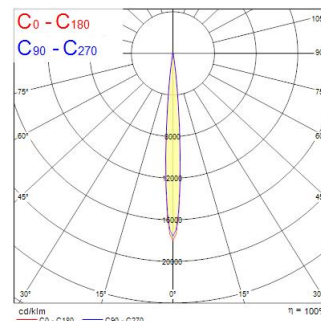

Beacon Muse CRI97 18W 940lm 2700K DALI Wit

Artikelnummer 2062583

Concord

Simple and slick integral design with no driver box and without any visible screws
New technology utilization for improved performance
Invisible in-track adaptor for an impressive architectural look
Extremely precise light beams due to the high-quality lens
ø80mm die-cast aluminium body, Adjustable beam angle: between 8° - 55°
, Textured white finishing colour
Light color temperature: 2700K, candle light
System power: 18W, Fixture lumen output: 940lm, efficacy: 52lm/W, Ra97 typical, LED chromacity: 2 step MacAdam ellipse LED source (SDCM2), IR/UV free light source without heat radiation
Operating voltage 220-240V / 50-60Hz, DALI suitable for installation on 3-circuit tracks, please check compatibility list on the instruction sheet. Compatible with OneTrack
Electrical protection: Class II. Degree of protection: IP20, suitable for indoor environment only
Horizontal rotation: 355°, vertical tilt: 90°
Nominal product dimensions: D.80mmx215mm
5 years warranty. Suitable for track mounting

Technische gegevens

Afmetingen (mm)

Fotometrie

Distance [m]	Cone diameter [m]	Beam diameter [m]	Beam diameter [m]	Illuminance [lx]
0.5	0.08 0.08	0.07	0.07	3682 1700 1000
1.0	0.15 0.15	0.14	0.14	895 438 250
1.5	0.22 0.22	0.21	0.21	399 198 201
2.0	0.31 0.30	0.29	0.29	227 109 118
2.5	0.38 0.38	0.36	0.36	143 69 70
3.0	0.46 0.45	0.43	0.43	90 40 50

Distance [m] Cone diameter [m] Beam diameter [m] Illuminance [lx]
 — C0 - C180 (Half beam angle: 8.5°)
 — C90 - C270 (Half beam angle: 8.5°)

Beacon Muse CRI97 18W 940lm 2700K DALI Wit

Artikelnummer 2062583

Optische gegevens

Lumenstroom armatuur (lm)	940
Efficiëntie armatuur lm/W	52
LOR (%)	100
Kleurtemperatuur (K)	2700
Lichtkleur	Candlelight
CRI (Ra)	97
Initiële kleurvariatie (SDCM)	SDCM2
Luminous Intensity (cd)	940
Type licht distributie	Symmetrisch
Fotobiologische risicogroep	RG1