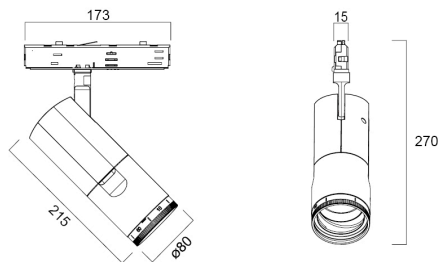

Beacon Muse CRI97 18W 940lm 2700K DALI Wit

Artikelnummer 2062583

Concord

Simple and slick integral design with no driver box and without any visible screws
New technology utilization for improved performance
Invisible in-track adaptor for an impressive architectural look
Extremely precise light beams due to the high-quality lens
ø80mm die-cast aluminium body, Adjustable beam angle: between 8° - 55°
, Textured white finishing colour
Light color temperature: 2700K, candle light
System power: 18W, Fixture lumen output: 940lm, efficacy: 52lm/W, Ra97 typical, LED chromacity: 2 step MacAdam ellipse LED source (SDCM2), IR/UV free light source without heat radiation
Operating voltage 220-240V / 50-60Hz, DALI suitable for installation on 3-circuit tracks, please check compatibility list on the instruction sheet. Compatible with OneTrack
Electrical protection: Class II. Degree of protection: IP20, suitable for indoor environment only
Horizontal rotation: 355°, vertical tilt: 90°
Nominal product dimensions: D.80mmx215mm
5 years warranty. Suitable for track mounting

Technische gegevens

Afmetingen (mm)

Fotometrie

Distance [m]	Cone diameter [m]	Beam diameter [m]	Beam diameter [m]	Illuminance [lx]
0.5	0.08 0.08	0.07	0.07	3682 1700 1000
1.0	0.15 0.15	0.14	0.14	895 438 250
1.5	0.22 0.22	0.21	0.21	399 198 201
2.0	0.31 0.30	0.29	0.29	227 109 118
2.5	0.38 0.38	0.36	0.36	143 69 70
3.0	0.46 0.45	0.43	0.43	90 40 50

Distance [m] Cone diameter [m] Beam diameter [m] Illuminance [lx]
 — C0 - C180 (Half beam angle: 8.5°)
 — C90 - C270 (Half beam angle: 8.5°)

Beacon Muse CRI97 18W 940lm 2700K DALI Wit

Artikelnummer 2062583

Verpakkingen

EAN code	5025768625833
Enkele lengte verpakking (cm)	30.5
Enkele breedte verpakking (cm)	13.5
Hoogte eenheidsverpakking (cm)	20.5
DUN14 (inner)	05025768625833
Eenheden per omdoos	1
Lengte omdoos (cm)	30.5
Breedte omdoos (cm)	13.5
Diepte omdoos (cm)	20.5