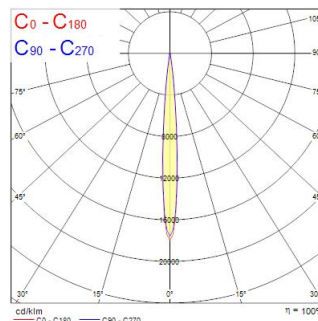

Beacon Muse CRI97 18W 940lm 2700K DALI Zwart

Artikelnummer 2062586

Concord

Simple and slick integral design with no driver box and without any visible screws New technology utilization for improved performance Invisible in-track adaptor for an impressive architectural look Extremely precise light beams due to the high-quality lens ø80mm die-cast aluminium body, Adjustable beam angle: between 8° - 55°, Textured black finishing colour Light color temperature: 2700K, candle light System power: 18W, Fixture lumen output: 940lm, efficacy: 52lm/W, Ra97 typical, LED chromacity: 2 step MacAdam ellipse LED source (SDCM2), IR/UV free light source without heat radiation Operating voltage 220-240V / 50-60Hz, DALI suitable for installation on 3-circuit tracks, please check compatibility list on the instruction sheet. Compatible with OneTrack Electrical protection: Class II. Degree of protection: IP20, suitable for indoor environment only Horizontal rotation: 355°, vertical tilt: 90° Nominal product dimensions: D.80mmx215mm 5 years warranty. Suitable for track mounting

Technische gegevens

Afmetingen (mm)

Fotometrie

Distance [m]	Cone diameter [m]	Beam diameter [m]	Beam diameter [m]	Illuminance [lx]
0.5	0.38	0.06	0.06	3682
	0.38	0.06	0.06	1726
1.0	0.15	0.15	0.15	895
	0.15	0.15	0.15	451
1.5	0.23	0.23	0.23	399
	0.23	0.23	0.23	201
2.0	0.31	0.30	0.30	227
	0.31	0.30	0.30	119
2.5	0.38	0.38	0.38	143
	0.38	0.38	0.38	73
3.0	0.46	0.45	0.45	96
	0.46	0.45	0.45	50

Optische gegevens

Lumenstroom armatuur (lm)	940
Efficiëntie armatuur lm/W	52
LOR (%)	100
Kleurtemperatuur (K)	2700
Lichtkleur	Candlelight
CRI (Ra)	97
Initiële kleurvariatie (SDCM)	SDCM2
Luminous Intensity (cd)	940
Type licht distributie	Symmetrisch
Fotobiologische risicogroep	RG1