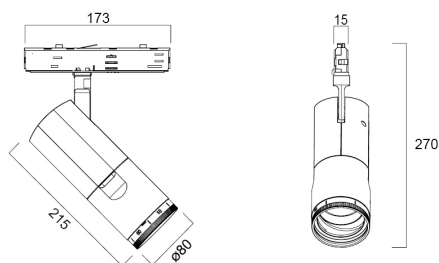

Beacon Muse CRI97 18W 940lm 2700K DALI Zwart

Artikelnummer 2062586

Concord

Simple and slick integral design with no driver box and without any visible screws New technology utilization for improved performance Invisible in-track adaptor for an impressive architectural look Extremely precise light beams due to the high-quality lens ø80mm die-cast aluminium body, Adjustable beam angle: between 8° - 55°, Textured black finishing colour Light color temperature: 2700K, candle light System power: 18W, Fixture lumen output: 940lm, efficacy: 52lm/W, Ra97 typical, LED chromacity: 2 step MacAdam ellipse LED source (SDCM2), IR/UV free light source without heat radiation Operating voltage 220-240V / 50-60Hz, DALI suitable for installation on 3-circuit tracks, please check compatibility list on the instruction sheet. Compatible with OneTrack Electrical protection: Class II. Degree of protection: IP20, suitable for indoor environment only Horizontal rotation: 355°, vertical tilt: 90° Nominal product dimensions: D.80mmx215mm 5 years warranty. Suitable for track mounting

Technische gegevens

Afmetingen (mm)

Fotometrie

Distance [m]	Cone diameter [m]	Beam diameter [m]	Beam diameter [m]	Illuminance [lx]
0.5	0.38	0.06	0.06	3682
	0.38	0.06	0.06	1726
1.0	0.15	0.15	0.15	895
	0.15	0.15	0.15	451
1.5	0.23	0.23	0.23	399
	0.23	0.23	0.23	201
2.0	0.31	0.30	0.30	227
	0.31	0.30	0.30	119
2.5	0.38	0.38	0.38	143
	0.38	0.38	0.38	73
3.0	0.46	0.45	0.45	96
	0.46	0.45	0.45	50

Verpakkingen

EAN code	5025768625864
Enkele lengte verpakking (cm)	30.5
Enkele breedte verpakking (cm)	13.5
Hoogte eenheidsverpakking (cm)	20.5
DUN14 (inner)	05025768625864
Eenheden per omdoos	1
Lengte omdoos (cm)	30.5
Breedte omdoos (cm)	13.5
Diepte omdoos (cm)	20.5