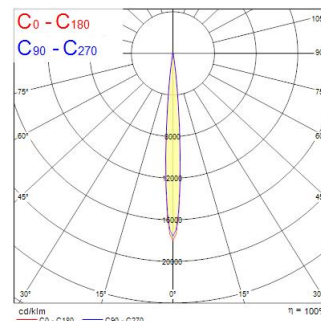

Beacon Muse CRI97 18W 940lm 2700K SM DALI Wit

Artikelnummer 2062589

Concord

Simple and slick integral design with no driver box and without any visible screws New technology utilization for improved performance Invisible in-track adaptor for an impressive architectural look Extremely precise light beams due to the high-quality lens ø80mm die-cast aluminium body, Adjustable beam angle: between 8° - 55°, Textured white finishing colour Light color temperature: 2700K, candle light System power: 18W, Fixture lumen output: 940lm, efficacy: 52lm/W, Ra97 typical, LED chromacity: 2 step MacAdam ellipse LED source (SDCM2), IR/UV free light source without heat radiation Operating voltage 220-240V / 50-60Hz, DALI Surface mounting with surface mounting base. Electrical protection: Class II. Degree of protection: IP20, suitable for indoor environment only Horizontal rotation: 355°, vertical tilt: 90° Nominal product dimensions: D.80mmx215mm 5 years warranty. Suitable for ceiling surface mounting, and wall surface mounting

Technische gegevens

Afmetingen (mm)

Fotometrie

Distance [m]	Cone diameter [m]	Beam diameter [m]	Beam diameter [m]	Illuminance [lx]
0.5	0.38	0.08	0.08	3682
			0.15	1726
			0.23	1000
1.0	0.15	0.15	0.15	895
			0.23	438
			0.30	251
1.5	0.23	0.23	0.23	399
			0.30	195
			0.38	101
2.0	0.31	0.30	0.30	227
			0.38	129
			0.46	61
2.5	0.38	0.38	0.38	142
			0.46	81
			0.54	40
3.0	0.46	0.45	0.45	90
			0.54	49
			0.62	25

Optische gegevens

Lumenstroom armatuur (lm)	940
Efficiëntie armatuur lm/W	52
LOR (%)	100
Kleurtemperatuur (K)	2700
Lichtkleur	Candlelight
CRI (Ra)	97
Initiële kleurvariatie (SDCM)	SDCM2
Luminous Intensity (cd)	940
Type licht distributie	Symmetrisch
Fotobiologische risicogroep	RG1