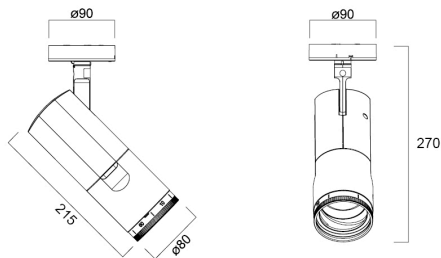

Beacon Muse CRI97 18W 940lm 2700K SM DALI Wit

Artikelnummer 2062589

Concord

Simple and slick integral design with no driver box and without any visible screws New technology utilization for improved performance Invisible in-track adaptor for an impressive architectural look Extremely precise light beams due to the high-quality lens ø80mm die-cast aluminium body, Adjustable beam angle: between 8° - 55°, Textured white finishing colour Light color temperature: 2700K, candle light System power: 18W, Fixture lumen output: 940lm, efficacy: 52lm/W, Ra97 typical, LED chromacity: 2 step MacAdam ellipse LED source (SDCM2), IR/UV free light source without heat radiation Operating voltage 220-240V / 50-60Hz, DALI Surface mounting with surface mounting base. Electrical protection: Class II. Degree of protection: IP20, suitable for indoor environment only Horizontal rotation: 355°, vertical tilt: 90° Nominal product dimensions: D.80mmx215mm 5 years warranty. Suitable for ceiling surface mounting, and wall surface mounting

Technische gegevens

Afmetingen (mm)

Fotometrie

Distance [m]	Cone diameter [m]	Beam diameter [m]	Beam diameter [m]	Illuminance [lx]
0.5	0.38	0.08	0.08	3682
			0.15	1726
			0.23	1000
1.0	0.15	0.15	0.15	895
			0.23	438
			0.30	251
1.5	0.23	0.23	0.23	399
			0.30	195
			0.38	101
2.0	0.31	0.30	0.30	227
			0.38	129
			0.46	61
2.5	0.38	0.38	0.38	142
			0.46	81
			0.54	40
3.0	0.46	0.45	0.45	90
			0.54	49
			0.62	25

Artikelnummer 2062589

Concord

Fysieke gegevens

Kleur behuizing	RAL 9016 - Traffic white / Bezel
IP waarde	IP20
IK waarde	IK02
Afwerking diffusor	Gezandstraald
Materiaal diffusor	Overige
Afwerking reflector	Mat
Lengte (mm)	215
Breedte (mm)	80
Hoogte (mm)	270
Gewicht (kg)	1.02

Verpakkingen

EAN code	5025768625895
Enkele lengte verpakking (cm)	30.5
Enkele breedte verpakking (cm)	13.5
Hoogte eenheidsverpakking (cm)	20.5
DUN14 (inner)	05025768625895
Eenheden per omdoos	1
Lengte omdoos (cm)	30.5
Breedte omdoos (cm)	13.5
Diepte omdoos (cm)	20.5