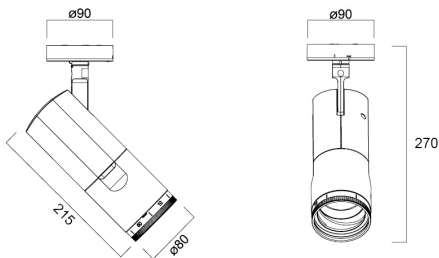

# Beacon Muse CRI97 18W 1100lm 4000K SM DALI Zwart

Artikelnummer 2062594

Concord

Simple and slick integral design with no driver box and without any visible screws New technology utilization for improved performance Invisible in-track adaptor for an impressive architectural look Extremely precise light beams due to the high-quality lens ø80mm die-cast aluminium body, Adjustable beam angle: between 8° - 55°, Textured black finishing colour Light color temperature: 4000K, natural light System power: 18W, Fixture lumen output: 1100lm, efficacy: 61lm/W, Ra97 typical, LED chromacity: 2 step MacAdam ellipse LED source (SDCM2), IR/UV free light source without heat radiation Operating voltage 220-240V / 50-60Hz, DALI Surface mounting with surface mounting base. Electrical protection: Class II. Degree of protection: IP20, suitable for indoor environment only Horizontal rotation: 355°, vertical tilt: 90° Nominal product dimensions: D.80mmx215mm 5 years warranty. Suitable for ceiling surface mounting, and wall surface mounting

### Afmetingen (mm)

### Fotometrie

Distance [m]	Cone diameter [m]	Beam diameter [m]	Beam angle [°]	Illuminance [lx]
0.5	0.05	Ø171	4.3°	4100
1.0	0.15	Ø171	4.3°	1040
1.5	0.23	Ø171	4.3°	468
2.0	0.30	Ø171	4.3°	285
2.5	0.38	Ø171	4.3°	187
3.0	0.45	Ø171	4.3°	112

Distance [m] Cone diameter [m] Illuminance [lx]  
 — C0 - C180 (Half beam angle: 8.6°)