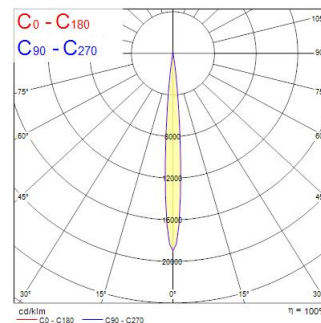

# Beacon Muse CRI97 18W 1100lm 4000K SM DALI Zwart

Artikelnummer 2062594

Concord

Simple and slick integral design with no driver box and without any visible screws New technology utilization for improved performance Invisible in-track adaptor for an impressive architectural look Extremely precise light beams due to the high-quality lens ø80mm die-cast aluminium body, Adjustable beam angle: between 8° - 55°, Textured black finishing colour Light color temperature: 4000K, natural light System power: 18W, Fixture lumen output: 1100lm, efficacy: 61lm/W, Ra97 typical, LED chromacity: 2 step MacAdam ellipse LED source (SDCM2), IR/UV free light source without heat radiation Operating voltage 220-240V / 50-60Hz, DALI Surface mounting with surface mounting base. Electrical protection: Class II. Degree of protection: IP20, suitable for indoor environment only Horizontal rotation: 355°, vertical tilt: 90° Nominal product dimensions: D.80mmx215mm 5 years warranty. Suitable for ceiling surface mounting, and wall surface mounting

### Afmetingen (mm)

### Fotometrie

Distance [m]	Cone diameter [m]	Beam diameter [m]	Beam angle [°]	Illuminance [lx]
0.5	0.05	Ø171	4.3°	4100
1.0	0.15	Ø171	4.3°	1040
1.5	0.23	Ø171	4.3°	468
2.0	0.30	Ø171	4.3°	285
2.5	0.38	Ø171	4.3°	187
3.0	0.45	Ø171	4.3°	112

Distance [m] Cone diameter [m] Illuminance [lx]  
 — C0 - C180 (Half beam angle: 8.6°)