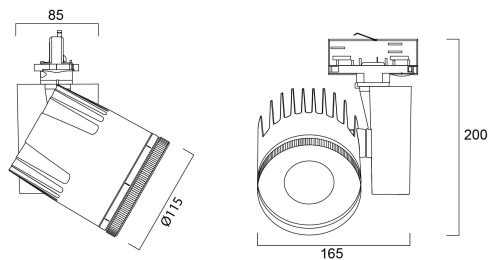

Beacon XL Muse 4000K DALI L3 ST Adaptor White

Artikelnummer 2698879

Concord

Integrated LED spotlight, white, unique soft-touch ring, adjustable beam angle from a 10 spot to a 70 flood, compact and minimalist design, ideal for museum, gallery and high-end retail applications, die-cast aluminium body, passive cooling heatsink, beam angle: 10 spot to 70 flood, optics: aspheric glass lens, colour temperature: 4000K natural white, total system power: 41W, total fixture output: 2884lm, luminaire efficacy: 70lm/W, LOR: 100%, super high colour rendering: Ra 97 typical, R9 value at 90, LED Chromacity: 3 step MacAdam ellipse, IR/UV free light source without heat radiation, operating voltage: 220-240V / 50-60Hz, drive current: 1050mA, electronic driver, DALI dimmable, power factor: 0.95, Stucchi DALI Adaptor. Compatible with OneTrack (for detailed information please check the compatibility list).

Technische gegevens

Afmetingen (mm)

Fotometrie

Distance [m]	Cone diameter [m]	Beam diameter [m]	Beam angle [°]	Illuminance [lx]
0.5	0.00	0.07	0.0°	8508
1.0	0.00	0.14	0.0°	2122
1.5	0.00	0.21	0.0°	944
2.0	0.00	0.28	0.0°	518
2.5	0.00	0.35	0.0°	344
3.0	0.00	0.42	0.0°	284

Distance [m] Cone diameter [m] Illuminance [lx]
 — C0 - C180 (Half beam angle: 0.0°)

Beacon XL Muse 4000K DALI L3 ST Adaptor White

Artikelnummer 2698879

Concord

Algemene gegevens

Productnaam	Beacon XL Muse 4000K DALI L3 ST Adaptor White
Technologie	LED
Lampvoet	N/A
Behuizing	Aluminium
Montage	Railmontage
Geïntegreerde aanwezigheidssensor	NONE
Omgeving	Binnen
Algemene toepassing	Museums en galerieën, Winkel
Omgevingstemperatuur (°C)	25°C...+25°C
Werkings temperatuur (°)	25
Virtual assistant compatibility	N/A
ETIM klasse	EC001744
Garantie	5 jaar

Fysieke gegevens

Kleur behuizing	Wit
IP waarde	IP20
IK waarde	IK02
Afwerking diffusor	Plafondrand
Materiaal diffusor	Glas
Afwerking reflector	Not Applicable
Breedte (mm)	165
Hoogte (mm)	200
Nominale diameter product (mm)	114
Gewicht (kg)	1.7