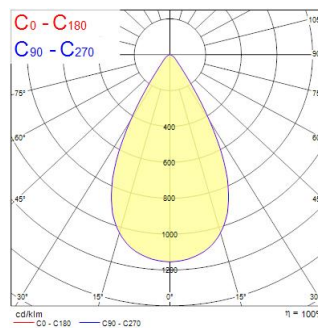

Fotometrie