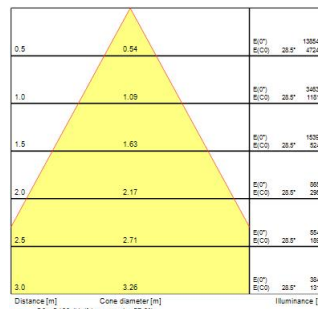

Fotometrie