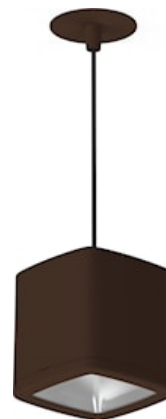

# Inverto Pend Rmt WW 1-10v Rust

Artikelnummer 3080128

**SYLVANIA**

**PRO**<sup>TM</sup>

Pendant luminaire with remote driver, wire to base with pluggable connection for easy installation, suitable for looping, switchable driver, rust coloured aluminium housing, 1,566lm, 16W, 98lm/W, 3000K, 350mA, CRI:80, 40° beam Angle, 1-10V dimmable, IP20, IK07, lifespan: 60,000hrs (L80:B20), 18.50x29.6x11.5mm.

# Inverto Pend Rmt WW 1-10v Rust

Artikelnummer 3080128

**SYLVANIA**