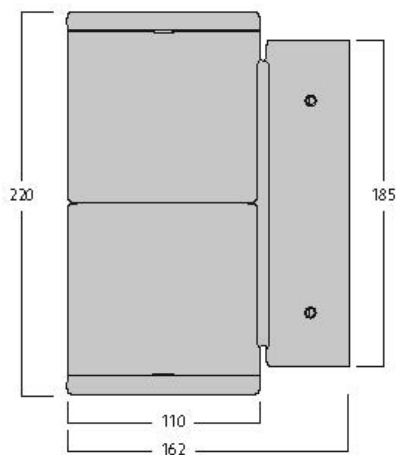

# Inverto Dir/Ind WW Eb Rust

Artikelnummer 3090200

**SYLVANIA**

**PRO**<sup>TM</sup>

Surface Wall mounted direct / indirect luminaire, wire to base with pluggable connection for easy installation, suitable for looping, rust coloured aluminium housing, 3130lm (2 x 1565lm), 30W, 104lm/W,3000K, 350mA, CRI:80, 40° beam Angle, non-dimmable, IP65, IK07, lifespan: 60,000hrs (L80:B20), 23.00x32.2x11.5mm.

### Afmetingen (mm)

### Fotometrie

Distance [m]	Cone diameter [m]	E10° [lx]	E30° [lx]	E50° [lx]
0.5	0.36	1289	804	347
1.0	0.72	317	195	82
1.5	1.08	139	86	34
2.0	1.44	78	49	20
2.5	1.80	50	31	13
3.0	2.16	30	18	7

Distance [m] Cone diameter [m] Illuminance [lx]  
 C0 - C180 (Half beam angle: 39.6°)

## Fysieke gegevens

IP waarde	IP65
IK waarde	IK07
Afwerking diffusor	Transparant
Materiaal diffusor	Glas
Lengte (mm)	162
Breedte (mm)	110
Hoogte (mm)	220
Gewicht (kg)	2.444