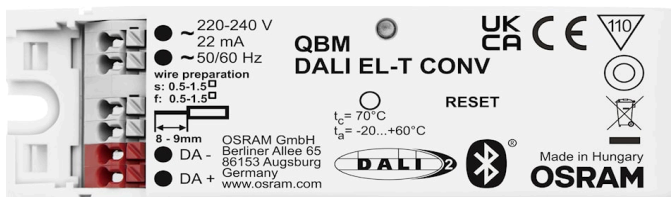

# SylSmart Connected DALI & Emergency CONVERTER

Artikelnummer 9041512

**SYLVANIA**

The SylSmart QBM EL-T Converter allows you to incorporate DALI luminaires and DALI controlled Emergency Luminaires into your SylSmart Connected lighting system (max recommended devices 8)

### Afmetingen (mm)

### Fysieke gegevens

Lengte (mm)	108
Breedte (mm)	30
Hoogte (mm)	21
Gewicht (kg)	0.044