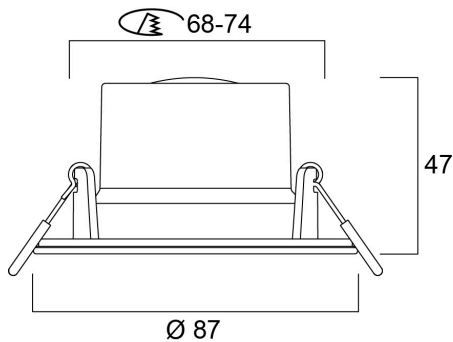

YOURHOME SPOT 630LM 3-CCT DIM IP65 WH 3-PACK

Item No: 0005254

SYLVANIA

YourHome™

Integrated LED recessed spotlight, RAL9016 colour, 630lm, 7.0W, phase dimmable, 2700K/3000K/4000K, 110° degree beam angle, ABS plastic white body, low profile 47mm recessed depth, IP65 from the front, IK03, loop-in/loop-out terminals for fast wiring, 87mm bezel diameter, 68-74mm cutout, diffuse lens. Additional silver bezel included in the packaging. Pack of 3 fixtures.

Technical Assets

Dimensions (mm)

Photometrics

Distance [m]	Cone diameter [m]	Beam diameter [m]	Beam diameter [m]	Illuminance [lx]
0.5	1.26	Ø171	Ø180	892
1.0	2.52	Ø342	Ø360	223
1.5	3.79	Ø513	Ø540	149
2.0	5.06	Ø684	Ø720	112
2.5	6.31	Ø855	Ø900	85
3.0	7.57	Ø1026	Ø1080	64

Distance [m] Cone diameter [m] Illuminance [lx]
 C0 - C180 (Half beam angle: 103.2°)

YOURHOME SPOT 630LM 3-CCT DIM IP65 WH 3-PACK

Item No: 0005254

SYLVANIA

General data

Nome do produto	YOURHOME SPOT 630LM 3-CCT DIM IP65 WH 3-PACK
Tecnologia	LED
Corpo (Housing)	ABS Plastic
Aplicação geral	Hotelaria, Residencial & Consumer
Intervalo de temperatura de funcionamento (°C)	-10°C...+40°C
Performance ambient temperature Tq (°C)	25
ETIM	EC001744
Garantia	3 years

Packaging

Código EAN	5410288052540
Comprimento / altura da embalagem individual (cm)	29.2
Largura da embalagem individual (cm)	5.9
Profundidade da embalagem individual (cm)	9.9
DUN14 (inner)	15410288052547
Unidades por embalagem exterior	16
Comprimento / altura da embalagem exterior (cm)	30.0
Largura da embalagem exterior (cm)	28.0
Profundidade da embalagem exterior (cm)	40.5