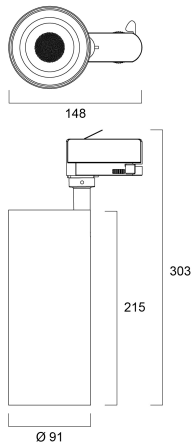

START Track Spot Integral 5000lm 940 MB WB WHT

Item No: 0005432

SYLVANIA

Integrated LED spotlight, Textured White - RAL9016, simple and slick integral design with no driver box and without any visible screws, ideal for retail applications, die-cast aluminium body, passive cooling heatsink. Beam angle: 36°, additional lens 64° beam angle included, color temperature: 4000k, total system power: 54W, total fixture output: 5000 lm, LOR: 100%, colour rendering: Ra: 90 typical, IR/UV free light source without heat radiation, operating voltage: 220-240V / 50-60Hz, drive current: 1400mA, electronic driver, non-dimmable, ultra low LED flickering rate (5% or less), power factor: >0.90, electrical protection: Class I, Global Track 3 Circuit GA69 adapter suitable for Global trac 3-circuit tracks, ingress protection rating: IP20, suitable for internal environment only, horizontal rotation: 345°, vertical tilt: 90°, dimensions: Ø91x148x303, weight: 1,265kg.

Technical Assets

Dimensions (mm)

Photometrics

Distance [m]	Cone diameter [m]	Beam diameter [m]	Illuminance [lx]
0.5	0.36	0.72	3636
1.0	0.72	1.44	909
1.5	1.08	2.16	404
2.0	1.44	2.88	277
2.5	1.80	3.60	180
3.0	2.16	4.32	111

Distance [m] Cone diameter [m] Illuminance [lx]
 — C0 - C180 (Half beam angle: 36.6°)

START Track Spot Integral 5000lm 940 MB WB WHT

Item No: 0005432

SYLVANIA

General data

Nome do produto	START Track Spot Integral 5000lm 940 MB WB WHT
Tecnologia	LED
Corpo (Housing)	Aluminium
Montagem	Track mounting
Environment	Indoor
Aplicação geral	Retalho
Intervalo de temperatura de funcionamento (°C)	-20°C...+40°C
Performance ambient temperature Tq (°C)	25
ETIM	EC001744
E-number FI	4276975
Garantia	5 anos