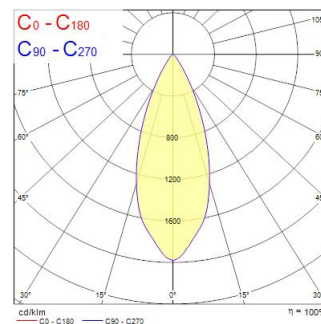

START Track Spot Integral 5000lm 940 MB WB WHT

Item No: 0005432

SYLVANIA

Integrated LED spotlight, Textured White - RAL9016, simple and slick integral design with no driver box and without any visible screws, ideal for retail applications, die-cast aluminium body, passive cooling heatsink. Beam angle: 36°, additional lens 64° beam angle included, color temperature: 4000k, total system power: 54W, total fixture output: 5000 lm, LOR: 100%, colour rendering: Ra: 90 typical, IR/UV free light source without heat radiation, operating voltage: 220-240V / 50-60Hz, drive current: 1400mA, electronic driver, non-dimmable, ultra low LED flickering rate (5% or less), power factor: >0.90, electrical protection: Class I, Global Track 3 Circuit GA69 adapter suitable for Global trac 3-circuit tracks, ingress protection rating: IP20, suitable for internal environment only, horizontal rotation: 345°, vertical tilt: 90°, dimensions: Ø91x148x303, weight: 1,265kg.

Technical Assets

Dimensions (mm)

Photometrics

Distance [m]	Cone diameter [m]	Beam diameter [m]	Illuminance [lx]
0.5	0.36	0.72	3636
1.0	0.72	1.44	909
1.5	1.08	2.16	404
2.0	1.44	2.88	277
2.5	1.80	3.60	180
3.0	2.16	4.32	111

Distance [m] Cone diameter [m] Illuminance [lx]
 — C0 - C180 (Half beam angle: 36.6°)

START Track Spot Integral 5000lm 940 MB WB WHT

Item No: 0005432

SYLVANIA

General data

Nome do produto	START Track Spot Integral 5000lm 940 MB WB WHT
Tecnologia	LED
Corpo (Housing)	Aluminium
Montagem	Track mounting
Environment	Indoor
Aplicação geral	Retalho
Intervalo de temperatura de funcionamento (°C)	-20°C...+40°C
Performance ambient temperature Tq (°C)	25
ETIM	EC001744
E-number FI	4276975
Garantia	5 anos

Optical data

Fluxo luminoso da luminária (lm)	5000
Eficiência (lm/W)	93
Temperatura de cor (K)	4000
Colour Code	940
Cor da luz	Neutral White
CRI	90
Variação da cor (SDCM)	SDCM3
Ângulo do feixe (°)	36
Grupo de risco fotobiológico	RG1