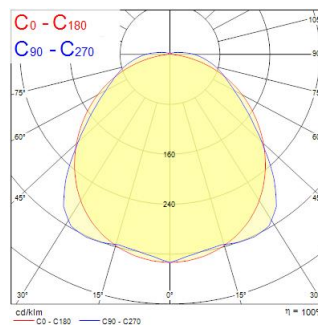

### Dimensions (mm)

### Photometrics

Distance [m]	Cone diameter [m]	Beam angle [°]	Beam diameter [m]	Illuminance [lx]
0.5	1.25 1.35	102.97 102.97	51.4" 54.2"	9470 1102 958
1.0	2.51 2.77	102.97 102.97	102.8" 108.4"	2388 208 227
1.5	3.76 4.16	102.97 102.97	154.2" 162.6"	1032 128 135
2.0	5.01 5.55	102.97 102.97	205.6" 221.2"	590 108 107
2.5	6.26 6.93	102.97 102.97	257.0" 277.8"	373 86 88
3.0	7.52 8.32	102.97 102.97	308.4" 338.4"	263 52 58