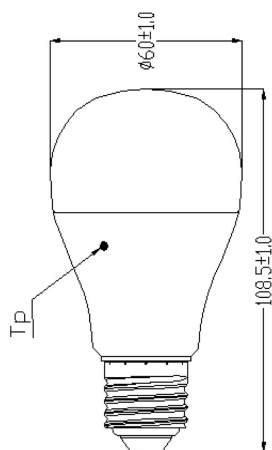

# ToLEDo GLS V4 DIM FR 1150lm 865 E27 SL

Item No: 0026627

**SYLVANIA**

- Compact and elegant design • Suitable replacement for halogen, incandescent and compact fluorescent GLS lamps
- Instant light at the flick of a switch • Uniform light distribution • Good colour rendering (CRI 80) • Dimmable with approved dimmers
- Perfect for hotels, restaurants, lobbies, corridors, stairwells, reception areas • Lower maintenance costs • A+ energy rating

### Dimensions (mm)

## Physical data

Nominal Product Diameter (mm)	109
Max. Lamp Diameter (mm) - D	60
Peso (kg)	0.069

## Packaging

Código EAN	5410288266275
Comprimento / altura da embalagem individual (cm)	11.3
Largura da embalagem individual (cm)	6.4
Profundidade da embalagem individual (cm)	6.4
DUN14 (inner)	15410288266272
Units per inner package	6
Packaging inner length / height (cm)	20.4
Packaging inner width (cm)	13.4
Packaging inner depth (cm)	13.7
DUN14 (outer)	25410288266279
Unidades por embalagem exterior	60
Comprimento / altura da embalagem exterior (cm)	72.4
Largura da embalagem exterior (cm)	22.2
Profundidade da embalagem exterior (cm)	29.7