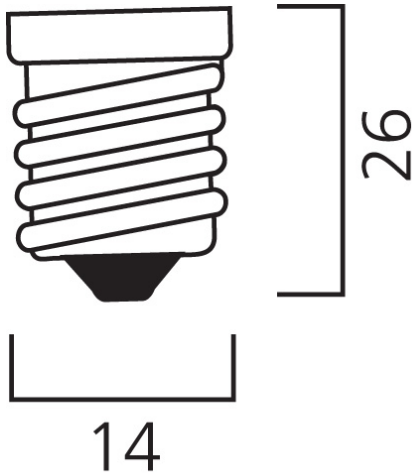

ToLEDo BALL V4 DIM FROSTED 470LM E14 SL

Item No: 0026946

SYLVANIA

- Compact and elegant design • Suitable replacement for halogen, incandescent and compact fluorescent ball lamps
- Instant light at the flick of a switch • Uniform light distribution • Good colour rendering (CRI 80) • Dimmable with approved dimmers • Perfect for hotels, restaurants, lobbies, corridors, stairwells, reception areas • Lower maintenance costs • A+ energy rating

Technical Assets

Dimensions (mm)

Photometrics

ToLEDo BALL V4 DIM FROSTED 470LM E14 SL

Item No: 0026946

SYLVANIA

General data

Nome do produto	ToLEDo BALL V4 DIM FROSTED 470LM E14 SL
Tecnologia	LED
Watt (Rated) (W)	5.6
Casquilho	E14
Luminária	Open
Aplicação geral	Hotelaria, Educação, Residential & Consumer
Performance ambient temperature Tq (°C)	25
ETIM	EC001959
E-number FI	4740203
E-number SE	8296545
Garantia	3 years

Optical data

Useful luminous flux (Φ_{use})	470
Luminous flux (Rated) (lm)	470
Temperatura de cor (K)	2700
Cor da luz	Homelight
CRI	80
Ângulo do feixe (°)	160

Electrical data

Power consumption (W)	5.6
Potência	5.6
Starting time (max) (s)	<0.5
Warm-up time to 60% of full light (max) (s)	<1.0
Fator de potência	0.5
No. Of switching cycles before premature failures	>50000
Regulável	Yes
Frequência nominal (Hz)	50/60Hz

Lifetime data

Vida média (horas)	15000
Average life (Rated) (h)	15000

Physical data

Comprimento nominal do produto (mm)	81
Nominal Product Diameter (mm)	45
Peso (kg)	0.043

Packaging

Código EAN	5410288269467
Comprimento / altura da embalagem individual (cm)	10.2
Largura da embalagem individual (cm)	4.9
Profundidade da embalagem individual (cm)	4.9
DUN14 (inner)	15410288269464
Units per inner package	6
Packaging inner length / height (cm)	15.3
Packaging inner width (cm)	12.7
Packaging inner depth (cm)	10.6
Unidades por embalagem exterior	60
Comprimento / altura da embalagem exterior (cm)	55.3
Largura da embalagem exterior (cm)	15.1
Profundidade da embalagem exterior (cm)	33.6