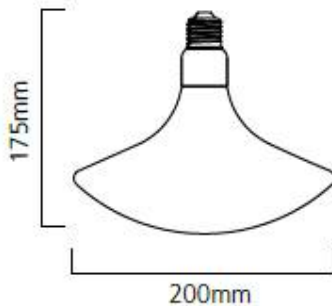

TOLEDO SYLCONE GA200 470LM E27 SL

Item No: 0027117

SYLVANIA

• Unique hand blown glass lamp. • Combines contemporary aesthetics and innovative LED filament chip technology (FCT) to create popular retro look and warm ambiance similar to traditional lamps. • Colour temperature of 2000K replicates warm glow effect of incandescent lighting • Dimmable on approved dimmers - allows end user to create perfect ambient lighting • High lumen efficacy of 104lm/W • Environment friendly - no mercury and lower CO2 emissions. • Energy Class: A++ • A range of fittings specifically designed to enhance the aesthetic of the product (only glass and metal visible) are available separately

Technical Assets

Dimensions (mm)

0027117

Photometrics

TOLEDO SYLCONE GA200 470LM E27 SL

Item No: 0027117

SYLVANIA

General data

Nome do produto	TOLEDO SYLCONE GA200 470LM E27 SL
Tecnologia	LED
Watt (Rated) (W)	4.5
Forma da lâmpada	Round/globe
Casquilho	E27
Aplicação geral	Hotelaria, Residential & Consumer
ETIM	EC001743
E-number SE	8292207

Lifetime data

Vida média (horas)	15000
Average life (Rated) (h)	15000

Physical data

Max. Lamp Diameter (mm) - D	200
Peso (kg)	0.25

Packaging

Código EAN	5410288271170
Comprimento / altura da embalagem individual (cm)	20.6
Largura da embalagem individual (cm)	20.6
Profundidade da embalagem individual (cm)	22.5
DUN14 (inner)	15410288271177
Unidades por embalagem exterior	2
Comprimento / altura da embalagem exterior (cm)	44.3
Largura da embalagem exterior (cm)	22.9
Profundidade da embalagem exterior (cm)	27.5