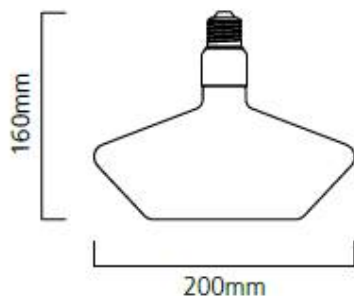

TOLEDO SYLCONE DC200 470LM E27 SL

Item No: 0027118

SYLVANIA

• Unique hand blown glass lamp • Combines contemporary aesthetics and innovative LED filament chip technology (FCT) to create popular retro look and warm ambiance similar to traditional lamps. • Colour temperature of 2000K replicates warm glow effect of incandescent lighting • Dimmable on approved dimmers - allows end user to create perfect ambient lighting • High lumen efficacy of 104lm/W • Environment friendly - no mercury and lower CO2 emissions. • Energy Class: A++ • A range of fittings specifically designed to enhance the aesthetic of the product (only glass and metal visible) are available separately

Technical Assets

Dimensions (mm)

0027118

Photometrics

TOLEDO SYLCONE DC200 470LM E27 SL

Item No: 0027118

SYLVANIA

General data

Nome do produto	TOLEDO SYLCONE DC200 470LM E27 SL
Tecnologia	LED
Watt (Rated) (W)	4.5
Forma da lâmpada	Round/globe
Casquilho	E27
Aplicação geral	Hotelaria, Residential & Consumer
ETIM	EC001743
E-number SE	8292206

Lifetime data

Vida média (horas)	15000
Average life (Rated) (h)	15000

Physical data

Max. Lamp Diameter (mm) - D	200
Peso (kg)	0.275

Packaging

Código EAN	5410288271187
Comprimento / altura da embalagem individual (cm)	20.6
Largura da embalagem individual (cm)	20.6
Profundidade da embalagem individual (cm)	22.5
DUN14 (inner)	15410288271184
Unidades por embalagem exterior	2
Comprimento / altura da embalagem exterior (cm)	44.3
Largura da embalagem exterior (cm)	22.9
Profundidade da embalagem exterior (cm)	27.5