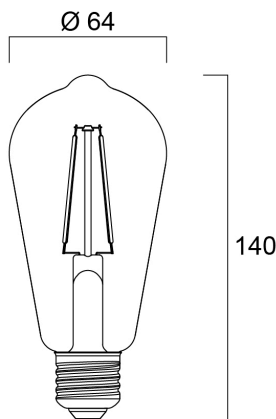

ToLEDo RT ST64 V4 CL 470LM 827 E27 SL

Item No: 0027175

SYLVANIA

- Perfect for decorative and general lighting applications and creates a warm ambiance similar to traditional lamps
- Same look, size and functionality as incandescent lamps
- Omni-directional light distribution
- A++ energy rating
- Suitable replacement for incandescent and halogen lamps
- Gives same sparkling light effect as incandescent lamp
- Dimensionally identical to incandescent lamps - fits all fixtures
- Environment friendly - no mercury and lower CO2 emissions

Technical Assets

Dimensions (mm)

Photometrics

ToLEDo RT ST64 V4 CL 470LM 827 E27 SL

Item No: 0027175

SYLVANIA

General data

Nome do produto	ToLEDo RT ST64 V4 CL 470LM 827 E27 SL
Tecnologia	LED
Watt (Rated) (W)	4.5
Casquilho	E27
Luminária	Open
Aplicação geral	Hotelaria, Residential & Consumer
Performance ambient temperature Tq (°C)	25
ETIM	EC001959
E-number FI	4740429
E-number SE	8295090
Garantia	3 years

Lifetime data

Vida média (horas)	15000
Average life (Rated) (h)	15000

Physical data

Comprimento nominal do produto (mm)	140
Nominal Product Diameter (mm)	64
Peso (kg)	0.047

ToLEDo RT ST64 V4 CL 470LM 827 E27 SL

Item No: 0027175

SYLVANIA

Packaging

Código EAN	5410288271750
Comprimento / altura da embalagem individual (cm)	16.0
Largura da embalagem individual (cm)	6.9
Profundidade da embalagem individual (cm)	6.9
DUN14 (inner)	15410288271757
Units per inner package	6
Packaging inner length / height (cm)	21.9
Packaging inner width (cm)	14.5
Packaging inner depth (cm)	17.5
DUN14 (outer)	25410288271754
Unidades por embalagem exterior	60
Comprimento / altura da embalagem exterior (cm)	75.3
Largura da embalagem exterior (cm)	23.3
Profundidade da embalagem exterior (cm)	37.8