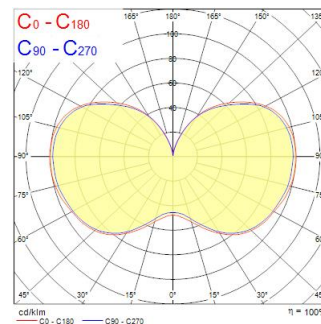

ToLEDo Performer T60 2300LM 840 E27 SL

Item No: 0028369

SYLVANIA

Direct retrofit replacement for high-pressure mercury vapor lamps (HPMV) 50,000 hours average rated lifetime Up to 78% energy saving compared to the standard high-pressure mercury vapor lamps Mercury-free solution Lower maintenance cost High lumen efficacy Dual operating mode – compatible with HPMV magnetic ballast and also, suitable for AC direct mains 120-240V operation High surge voltage protection: 4kV Suitable for both open and enclosed luminaires Wide light distribution High switching cycles – 200,000X High colour rendering – CRI80 Minimum and maximum operating temperature: -30°C to 50°C

Technical Assets

Dimensions (mm)

Photometrics

ToLEDo Performer T60 2300LM 840 E27 SL

Item No: 0028369

SYLVANIA

General data

Nome do produto	ToLEDo Performer T60 2300LM 840 E27 SL
Tecnologia	LED
Watt (Rated) (W)	18
Forma da lâmpada	Other
Casquilho	E27
Acabamento da lâmpada	Clear
Detetor de presença incorporado	NONE
Luminária	Open
Aplicação geral	Logistics & Industry
Intervalo de temperatura de funcionamento (°C)	-20°C...+50°C
Performance ambient temperature Tq (°C)	25
Compatibilidade com assistente virtual	N/A
ETIM	EC001959
E-number FI	4844489
Garantia	5 anos

Optical data

Useful luminous flux (Φ_{use})	2300
Luminous flux (Rated) (lm)	2300
Temperatura de cor (K)	4000
Cor da luz	Cool White
CRI	80
Variação da cor (SDCM)	SDCM6
Grupo de risco fotobiológico	RG1
Lumen maintenance at end of nominal life (%)	70

Lifetime data

Vida útil L70 B50	50000
Vida média (horas)	50000
Average life (Rated) (h)	50000

Physical data

Cor do corpo	White
Proteção IP	IP20
Comprimento nominal do produto (mm)	150
Nominal Product Diameter (mm)	60
Peso (kg)	0.312