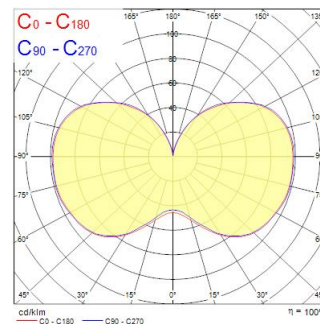

Photometrics