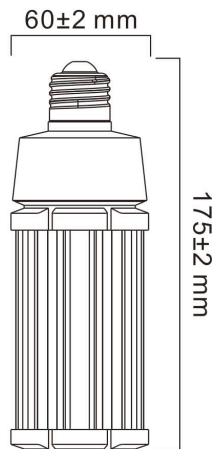

# ToLEDo Performer T60 3400LM 840 E27 SL

Item No: 0028370

**SYLVANIA**

Direct retrofit replacement for high-pressure mercury vapor lamps (HPMV) 50,000 hours average rated lifetime Up to 78% energy saving compared to the standard high-pressure mercury vapor lamps Mercury-free solution Lower maintenance cost High lumen efficacy Dual operating mode – compatible with HPMV magnetic ballast and also, suitable for AC direct mains 100-240V operation High surge voltage protection: 4kV Suitable for both open and enclosed luminaires Wide light distribution High switching cycles – 200,000X High colour rendering – CRI80 Minimum and maximum operating temperature: -30°C to 50°C

### Dimensions (mm)

## Physical data

Comprimento nominal do produto (mm)	175
Nominal Product Diameter (mm)	60
Peso (kg)	0.312

## Packaging

Código EAN	5410288283708
Comprimento / altura da embalagem individual (cm)	7.3
Largura da embalagem individual (cm)	7.3
Profundidade da embalagem individual (cm)	22.5
DUN14 (inner)	15410288283705
Unidades por embalagem exterior	6
Comprimento / altura da embalagem exterior (cm)	23.6
Largura da embalagem exterior (cm)	16.4
Profundidade da embalagem exterior (cm)	24.6