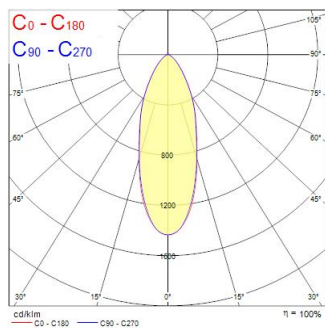

Technical Assets

Photometrics

Distance [m]	Cone diameter [m]	Illuminance [lx]
0.5	0.33 0.34	2100 E/C90 18.9° 1247 E/C90 18.9° 1207
1.0	0.67 0.68	787 E/C90 18.9° 397 E/C90 18.9° 354
1.5	1.00 1.02	350 E/C90 18.9° 190 E/C90 18.9° 158
2.0	1.34 1.36	197 E/C90 18.9° 94 E/C90 18.9° 84
2.5	1.67 1.70	126 E/C90 18.9° 64 E/C90 18.9° 58
3.0	2.01 2.04	87 E/C90 18.9° 47 E/C90 18.9° 41

Distance [m] Cone diameter [m] Illuminance [lx]
 — C0 - C180 (Half beam angle: 37.0°)
 — C90 - C270 (Half beam angle: 37.0°)

RefLED Sup RT ES50 V2 450 DIM 830 36d SL

Item No: 0028556

SYLVANIA

General data

Optical data

Useful luminous flux (Φ_{use})	450
Temperatura de cor (K)	3000
Cor da luz	Warm White
CRI	80
Colour Consistency (SDCM)	6
Variação da cor (SDCM)	SDCM6
Luminous Intensity (cd)	800
Ângulo do feixe (°)	36
Lumen maintenance at end of nominal life (%)	70