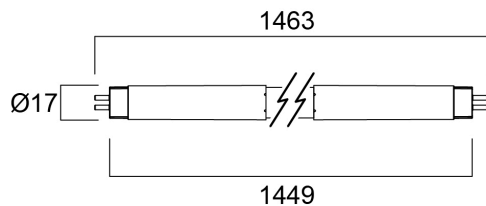

ToLEDo Superia T5 ECG HE V3 5FT 2800LM 840

Item No: 0029267

SYLVANIA

50,000 hours average rated lifetime. Last 2.5 times longer than 35W 1449mm fluorescent tri-phosphor T5 lamp. High switching cycles – 200,000X. High lumen efficacy. Omni-directional light distribution and wide beam angle. Minimum and maximum operating temperature: -20°C to 50°C. Glass construction and polycarbonate end-caps. Not suitable for direct mains (AC 220-240V) or magnetic/ CCG ballast. Works only with compatible electronic ballasts. Ideal for factories, parking lots, supermarkets, department stores, schools and offices.

Technical Assets

Dimensions (mm)

Photometrics

ToLEDo Superia T5 ECG HE V3 5FT 2800LM 840

Item No: 0029267

SYLVANIA

General data

Nome do produto	ToLEDo Superia T5 ECG HE V3 5FT 2800LM 840
Tecnologia	LED
Watt (Rated) (W)	18
Forma da lâmpada	Tube, double-ended
Casquilho	G5
Acabamento da lâmpada	Opal
Detetor de presença incorporado	NONE
Luminária	Open
Aplicação geral	Educação, Hotelaria, Logistics & Industry, Museums & Galleries, Escritórios, Residential & Consumer, Retalho
Intervalo de temperatura de funcionamento (°C)	-20°C...+45°C
Performance ambient temperature Tq (°C)	25
Compatibilidade com assistente virtual	N/A
ETIM	EC001959
Garantia	5 anos

Lifetime data

Vida útil L70 B50	50000
Vida média (horas)	50000
Average life (Rated) (h)	50000

Physical data

Cor do corpo	White
Proteção IP	IP20
Comprimento nominal do produto (mm)	1462
Nominal Product Diameter (mm)	17
Peso (kg)	0.16