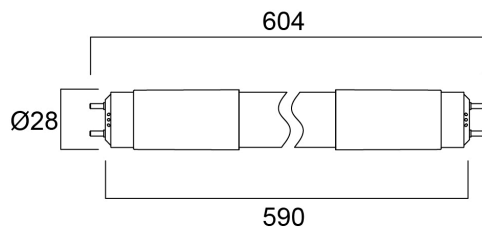

ToLEDo Superia T8 Universal V3 2FT 1100LM 865

Item No: 0029274

SYLVANIA

50,000 hours average rated life
Last 2.5 times longer than 600mm 18W fluorescent T8 Tri-phosphor lamp
High switching cycles – 200,000X
High lumen efficacy - 147lm/W
Omni-directional light distribution and wide beam angle
Minimum and maximum operating temperature: -20°C to 50°C
Glass construction and polycarbonate end-caps
Works only with compatible electronic ballast
Must replace the fluorescent starter with LED dummy starter when used with magnetic/ CCG ballast
Suitable for direct mains operation (AC 220-240V) with single-end AC input
Ideal for factories, parking lots, supermarkets, department stores, schools and offices

Technical Assets

Dimensions (mm)

Photometrics

ToLEDo Superia T8 Universal V3 2FT 1100LM 865

Item No: 0029274

SYLVANIA

General data

Nome do produto	ToLEDo Superia T8 Universal V3 2FT 1100LM 865
Tecnologia	LED
Watt (Rated) (W)	7.5
Forma da lâmpada	Tube, double-ended
Casquilho	G13
Acabamento da lâmpada	Opal
Luminária	Open
Aplicação geral	Educação, Hotelaria, Logistics & Industry, Museums & Galleries, Escritórios, Residencial & Consumer, Retalho
Intervalo de temperatura de funcionamento (°C)	-20°C...+45°C
Performance ambient temperature Tq (°C)	25
Compatibilidade com assistente virtual	N/A
ETIM	EC001959
Garantia	5 anos

Lifetime data

Vida útil L70 B50	50000
Vida média (horas)	50000
Average life (Rated) (h)	50000

Physical data

Cor do corpo	White
Proteção IP	IP20
Comprimento nominal do produto (mm)	603
Nominal Product Diameter (mm)	28
Peso (kg)	0.09