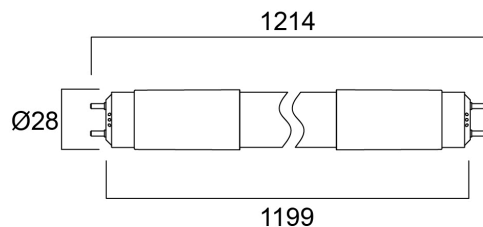

# ToLEDo Superia T8 Universal V3 4FT 2400LM 840

Item No: 0029275

**SYLVANIA**

50,000 hours average rated life Last 2.5 times longer than 1200mm 36W fluorescent T8 Tri-phosphor lamp High switching cycles – 200,000X High lumen efficacy - 150lm/W Omni-directional light distribution and wide beam angle Minimum and maximum operating temperature: -20°C to 50°C Glass construction and polycarbonate end-caps Works only with compatible electronic ballast Must replace the fluorescent starter with LED dummy starter when used with magnetic/ CCG ballast Suitable for direct mains operation (AC 220-240V) with single-end AC input Ideal for factories, parking lots, supermarkets, department stores, schools and offices

### Dimensions (mm)

## Physical data

Proteção IP	IP20
Comprimento nominal do produto (mm)	1213
Nominal Product Diameter (mm)	28
Peso (kg)	0.18

## Packaging

Código EAN	5410288292755
Comprimento / altura da embalagem individual (cm)	121.0
Largura da embalagem individual (cm)	3.0
Profundidade da embalagem individual (cm)	3.0
DUN14 (inner)	15410288292752
Unidades por embalagem exterior	10
Comprimento / altura da embalagem exterior (cm)	120.7
Largura da embalagem exterior (cm)	21.0
Profundidade da embalagem exterior (cm)	11.5