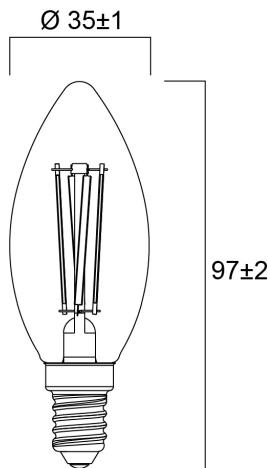

ToLEDo RT Candle V5 ST DIM 470LM 827 E14 SL

Item No: 0029367

SYLVANIA

Perfect for decorative and general lighting applications and creates a warm ambience similar to traditional lamps. The versatile ToLEDo Retro Candle range is the ideal replacement for halogen and incandescent lamps and perfect for chandeliers and decorative applications. Same look, size and functionality as incandescent lamps. Omni-directional light distribution. Gives same sparkling light effect as the incandescent lamp. Dimensionally identical to incandescent lamps - fits all fixtures. Environment-friendly - no mercury and lower CO2 emissions. Dimmable with approved dimmers.

Technical Assets

Dimensions (mm)

Photometrics

ToLEDo RT Candle V5 ST DIM 470LM 827 E14 SL

Item No: 0029367

SYLVANIA

General data

Nome do produto	ToLEDo RT Candle V5 ST DIM 470LM 827 E14 SL
Tecnologia	LED
Watt (Rated) (W)	4.5
Casquilho	E14
Luminária	Open
Aplicação geral	Hotelaria, Residential & Consumer
Intervalo de temperatura de funcionamento (°C)	-10°C...+45°C
Performance ambient temperature Tq (°C)	25
ETIM	EC001959
E-number FI	4740924
Garantia	3 years

Lifetime data

Vida útil L70 B50	15000
Vida média (horas)	15000
Average life (Rated) (h)	15000

Physical data

Comprimento nominal do produto (mm)	97
Nominal Product Diameter (mm)	35
Peso (kg)	0.021

ToLEDo RT Candle V5 ST DIM 470LM 827 E14 SL

Item No: 0029367

SYLVANIA

Packaging

Código EAN	5410288293677
Comprimento / altura da embalagem individual (cm)	11.0
Largura da embalagem individual (cm)	4.5
Profundidade da embalagem individual (cm)	4.5
DUN14 (inner)	15410288293674
Unidades por embalagem exterior	6
Comprimento / altura da embalagem exterior (cm)	14.3
Largura da embalagem exterior (cm)	9.7
Profundidade da embalagem exterior (cm)	12.0