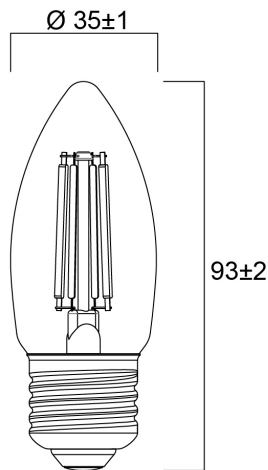

ToLEDo RT Candle V5 CL 806LM 827 E27 SL

Item No: 0029480

SYLVANIA

Perfect for decorative and general lighting applications and creates a warm ambience similar to traditional lamps. The versatile ToLEDo Retro Candle range is the ideal replacement for halogen and incandescent lamps and perfect for chandeliers and decorative applications. Same look, size and functionality as incandescent lamps. Omni-directional light distribution. Gives same sparkling light effect as the incandescent lamp. Dimensionally identical to incandescent lamps - fits all fixtures. Environment-friendly - no mercury and lower CO2 emissions.

Technical Assets

Dimensions (mm)

Photometrics

ToLEDo RT Candle V5 CL 806LM 827 E27 SL

Item No: 0029480

SYLVANIA

General data

Nome do produto	ToLEDo RT Candle V5 CL 806LM 827 E27 SL
Tecnologia	LED
Watt (Rated) (W)	6
Casquilho	E27
Luminária	Open
Aplicação geral	Hotelaria, Residential & Consumer
Intervalo de temperatura de funcionamento (°C)	-20°C...+40°C
Performance ambient temperature Tq (°C)	25
ETIM	EC001959
E-number FI	4740931
Garantia	3 years

Lifetime data

Vida útil L70 B50	15000
Vida média (horas)	15000
Average life (Rated) (h)	15000

Physical data

Comprimento nominal do produto (mm)	93
Nominal Product Diameter (mm)	35
Peso (kg)	0.021

ToLEDo RT Candle V5 CL 806LM 827 E27 SL

Item No: 0029480

SYLVANIA

Packaging

Código EAN	5410288294803
Comprimento / altura da embalagem individual (cm)	11.0
Largura da embalagem individual (cm)	4.5
Profundidade da embalagem individual (cm)	4.5
DUN14 (inner)	15410288294800
Unidades por embalagem exterior	6
Comprimento / altura da embalagem exterior (cm)	14.3
Largura da embalagem exterior (cm)	9.7
Profundidade da embalagem exterior (cm)	12.0