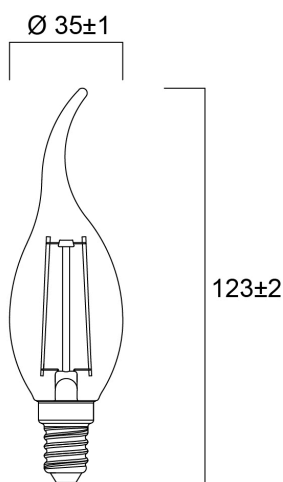

# ToLEDo RT Candle BT V5 CL 250LM 827 E14 SL

Item No: 0029485

**SYLVANIA**

Perfect for decorative and general lighting applications and creates a warm ambience similar to traditional lamps. The versatile ToLEDo Retro Candle Bent-tip range is the ideal replacement for halogen and incandescent lamps and perfect for chandeliers and decorative applications. Same look, size and functionality as incandescent lamps. Omni-directional light distribution. Gives same sparkling light effect as the incandescent lamp. Dimensionally identical to incandescent lamps - fits all fixtures. Environment-friendly - no mercury and lower CO2 emissions.

### Dimensions (mm)

## Physical data

Comprimento nominal do produto (mm)	123
Nominal Product Diameter (mm)	35
Peso (kg)	0.021

## Packaging

Código EAN	5410288294858
Comprimento / altura da embalagem individual (cm)	11.0
Largura da embalagem individual (cm)	4.5
Profundidade da embalagem individual (cm)	4.5
DUN14 (inner)	15410288294855
Unidades por embalagem exterior	6
Comprimento / altura da embalagem exterior (cm)	14.3
Largura da embalagem exterior (cm)	9.7
Profundidade da embalagem exterior (cm)	12.0