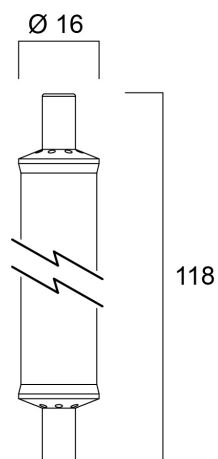

ToLEDo Retro R7s 118MM 850LM 840 SL

Item No: 0029685

SYLVANIA

ToLEDo R7s is a retrofit replacement for traditional halogen double-ended linear R7s lamps. The slim design and glass construction give the same look and feel of traditional halogen R7s lamp. Omni-directional light distribution. High lumen efficacy. Lumen output: 850lm. 85% energy saving. Length: 118mm. Non-Dimmable. 15,000 hours average rated life. Ideal for domestic and commercial applications.

Technical Assets

Dimensions (mm)

Photometrics

ToLEDo Retro R7s 118MM 850LM 840 SL

Item No: 0029685

SYLVANIA

General data

Nome do produto	ToLEDo Retro R7s 118MM 850LM 840 SL
Tecnologia	LED
Watt (Rated) (W)	7.7
Casquilho	R7s
Luminária	Open
Aplicação geral	Hotelaria, Residential & Consumer
Intervalo de temperatura de funcionamento (°C)	-20°C...+45°C
Performance ambient temperature Tq (°C)	25
ETIM	EC001959
E-number FI	4741122
Garantia	3 years

Lifetime data

Vida útil L70 B50	15000
Vida média (horas)	15000
Average life (Rated) (h)	15000

Physical data

Comprimento nominal do produto (mm)	118
Nominal Product Diameter (mm)	17
Peso (kg)	0.013

ToLEDo Retro R7s 118MM 850LM 840 SL

Item No: 0029685

SYLVANIA

Packaging

Código EAN	5410288296852
Comprimento / altura da embalagem individual (cm)	12.0
Largura da embalagem individual (cm)	4.5
Profundidade da embalagem individual (cm)	4.5
DUN14 (inner)	15410288296859
Unidades por embalagem exterior	6
Comprimento / altura da embalagem exterior (cm)	14.3
Largura da embalagem exterior (cm)	9.7
Profundidade da embalagem exterior (cm)	13.0