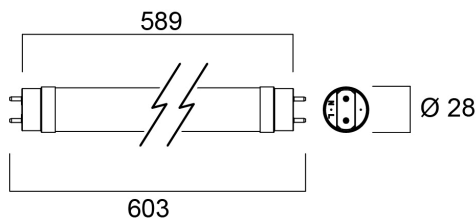

ToLED_o AVANT T8 CCG L600 1000LM 865 50K RL

Item No: 0030238

SYLVANIA

Energy efficient and affordable LED T8 solution to replace conventional fluorescent T8 lamps Omni-directional uniform light distribution thanks to glass tube construction design, same as traditional fluorescent T8 tubes High lumen package - 1000lm High lumen efficacy - 150 lm/W Switching cycles - 200,000X Average life 50,000 hours lifespan Lamp length - 600mm Wide beam angle High power factor Suitable for general illumination in offices, supermarkets, department stores, train stations, petrol stations, parking lots and maintenance free applications Suitable for operation with electromagnetic gears / CCG and direct mains operation (220-240V) 5-Year warranty

Technical Assets

Dimensions (mm)

Photometrics

ToLED_o AVANT T8 CCG L600 1000LM 865 50K RL

Item No: 0030238

SYLVANIA

General data

Nome do produto	ToLED _o AVANT T8 CCG L600 1000LM 865 50K RL
Tecnologia	LED
Forma da lâmpada	Tube, double-ended
Casquilho	G13
Acabamento da lâmpada	Frosted/Coated
Aplicação geral	Hotelaria, Logistics & Industry, Residential & Consumer
Intervalo de temperatura de funcionamento (°C)	-20°C...+55°C
Compatibilidade com assistente virtual	N/A
ETIM	EC001959
E-number FI	4941343
Garantia	5 anos

Lifetime data

Vida útil L70 B50	50000
-------------------	-------

Physical data

Proteção IP	IP20
Comprimento nominal do produto (mm)	589
Nominal Product Diameter (mm)	28
Peso (kg)	0.097

Packaging

Código EAN	5410288302386
Comprimento / altura da embalagem individual (cm)	64.0
Largura da embalagem individual (cm)	2.8
Profundidade da embalagem individual (cm)	2.8
DUN14 (inner)	15410288302383
Unidades por embalagem exterior	10
Comprimento / altura da embalagem exterior (cm)	69.3
Largura da embalagem exterior (cm)	22.5
Profundidade da embalagem exterior (cm)	10.5