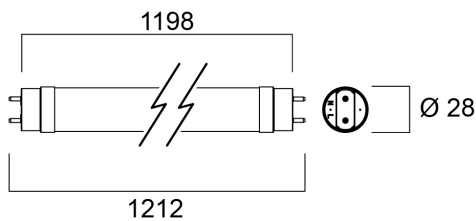

ToLED_o AVANT T8 CCG L1200 2000LM 865 50K RL

Item No: 0030241

SYLVANIA

Energy efficient and affordable LED T8 solution to replace conventional fluorescent T8 lamps Omni-directional uniform light distribution thanks to glass tube construction design, same as traditional fluorescent T8 tubes High lumen package - 2000lm High lumen efficacy - 150 lm/W Switching cycles - 200,000X Average life 50,000 hours lifespan Lamp length - 1200mm Wide beam angle High power factor Suitable for general illumination in offices, supermarkets, department stores, train stations, petrol stations, parking lots and maintenance free applications Suitable for operation with electromagnetic gears / CCG and direct mains operation (220-240V) 5-Year warranty

Technical Assets

Dimensions (mm)

Photometrics

ToLED_o AVANT T8 CCG L1200 2000LM 865 50K RL

Item No: 0030241

SYLVANIA

General data

Nome do produto	ToLED _o AVANT T8 CCG L1200 2000LM 865 50K RL
Tecnologia	LED
Forma da lâmpada	Tube, double-ended
Casquilho	G13
Acabamento da lâmpada	Frosted/Coated
Aplicação geral	Hotelaria, Logistics & Industry, Residential & Consumer
Intervalo de temperatura de funcionamento (°C)	-20°C...+55°C
Compatibilidade com assistente virtual	N/A
ETIM	EC001959
E-number FI	4941346
Garantia	5 anos

Lifetime data

Vida útil L70 B50	50000
-------------------	-------

Physical data

Proteção IP	IP20
Comprimento nominal do produto (mm)	1198
Nominal Product Diameter (mm)	28
Peso (kg)	0.172

Packaging

Código EAN	5410288302416
Comprimento / altura da embalagem individual (cm)	125.0
Largura da embalagem individual (cm)	2.8
Profundidade da embalagem individual (cm)	2.8
DUN14 (inner)	15410288302413
Unidades por embalagem exterior	10
Comprimento / altura da embalagem exterior (cm)	129.6
Largura da embalagem exterior (cm)	22.5
Profundidade da embalagem exterior (cm)	10.5