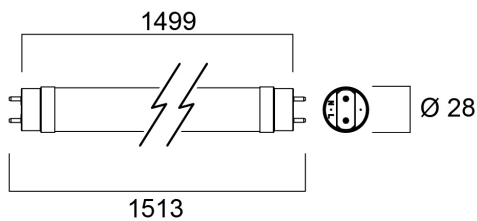

ToLED_o AVANT T8 CCG L1500 2700LM 865 50K RL

Item No: 0030244

SYLVANIA

Energy efficient and affordable LED T8 solution to replace conventional fluorescent T8 lamps Omni-directional uniform light distribution thanks to glass tube construction design, same as traditional fluorescent T8 tubes High lumen package - 2700lm High lumen efficacy - 150 lm/W Switching cycles - 200,000X Average life 50,000 hours lifespan Lamp length - 1500mm Wide beam angle High power factor Suitable for general illumination in offices, supermarkets, department stores, train stations, petrol stations, parking lots and maintenance free applications Suitable for operation with electromagnetic gears / CCG and direct mains operation (220-240V) 5-Year warranty

Technical Assets

Dimensions (mm)

Photometrics

ToLEDo AVANT T8 CCG L1500 2700LM 865 50K RL

Item No: 0030244

SYLVANIA

General data

Nome do produto	ToLEDo AVANT T8 CCG L1500 2700LM 865 50K RL
Tecnologia	LED
Forma da lâmpada	Tube, double-ended
Casquilho	G13
Acabamento da lâmpada	Frosted/Coated
Aplicação geral	Hotelaria, Logistics & Industry, Residential & Consumer
Intervalo de temperatura de funcionamento (°C)	-20°C...+55°C
Compatibilidade com assistente virtual	N/A
ETIM	EC001959
E-number FI	4941349
Garantia	5 anos

Lifetime data

Vida útil L70 B50	50000
-------------------	-------

Physical data

Proteção IP	IP20
Comprimento nominal do produto (mm)	1499
Nominal Product Diameter (mm)	28
Peso (kg)	0.227

Packaging

Código EAN	5410288302447
Comprimento / altura da embalagem individual (cm)	155.2
Largura da embalagem individual (cm)	2.9
Profundidade da embalagem individual (cm)	2.9
DUN14 (inner)	15410288302444
Unidades por embalagem exterior	10
Comprimento / altura da embalagem exterior (cm)	160.7
Largura da embalagem exterior (cm)	22.5
Profundidade da embalagem exterior (cm)	10.5