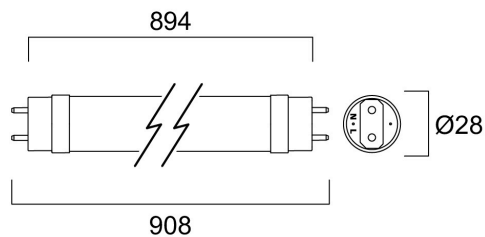

# ToLED<sub>o</sub> AVANT T8 CCG L908 1700LM 840 50K RL

Item No: 0030258

**SYLVANIA**

Energy efficient and affordable LED T8 solution to replace conventional fluorescent T8 lamps Omni-directional uniform light distribution thanks to glass tube construction design, same as traditional fluorescent T8 tubes High lumen package - 1700lm High lumen efficacy - 150 lm/W Switching cycles - 200,000X Average life 50,000 hours lifespan Lamp length - 908mm Wide beam angle High power factor Suitable for general illumination in offices, supermarkets, department stores, train stations, petrol stations, parking lots and maintenance free applications Suitable for operation with electromagnetic gears / CCG and direct mains operation (220-240V) 5-Year warranty

### Dimensions (mm)

## Physical data

Proteção IP	IP20
Comprimento nominal do produto (mm)	908
Nominal Product Diameter (mm)	28
Peso (kg)	0.146

## Packaging

Código EAN	5410288302584
Comprimento / altura da embalagem individual (cm)	94.6
Largura da embalagem individual (cm)	2.9
Profundidade da embalagem individual (cm)	2.9
DUN14 (inner)	15410288302581
Unidades por embalagem exterior	10
Comprimento / altura da embalagem exterior (cm)	100.4
Largura da embalagem exterior (cm)	22.6
Profundidade da embalagem exterior (cm)	11.3