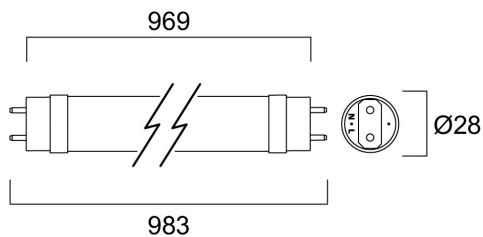

# ToLED<sub>o</sub> AVANT T8 CCG L984 1800LM 840 50K RL

Item No: 0030259

**SYLVANIA**

Energy efficient and affordable LED T8 solution to replace conventional fluorescent T8 lamps Omni-directional uniform light distribution thanks to glass tube construction design, same as traditional fluorescent T8 tubes High lumen package - 1800lm High lumen efficacy - 150 lm/W Switching cycles - 200,000X Average life 50,000 hours lifespan Lamp length - 984mm Wide beam angle High power factor Suitable for general illumination in offices, supermarkets, department stores, train stations, petrol stations, parking lots and maintenance free applications Suitable for operation with electromagnetic gears / CCG and direct mains operation (220-240V) 5-Year warranty

### Dimensions (mm)

## Physical data

Proteção IP	IP20
Comprimento nominal do produto (mm)	983
Nominal Product Diameter (mm)	28
Peso (kg)	0.153

## Packaging

Código EAN	5410288302591
Comprimento / altura da embalagem individual (cm)	102.1
Largura da embalagem individual (cm)	2.9
Profundidade da embalagem individual (cm)	2.9
DUN14 (inner)	15410288302598
Unidades por embalagem exterior	10
Comprimento / altura da embalagem exterior (cm)	107.9
Largura da embalagem exterior (cm)	22.6
Profundidade da embalagem exterior (cm)	11.3