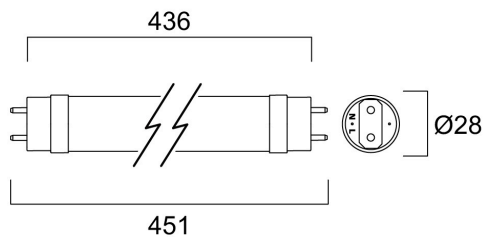

# ToLED<sub>o</sub> AVANT T8 CCG 451 950LM 865 50K RL

Item No: 0030286

**SYLVANIA**

Energy efficient and affordable LED T8 solution to replace conventional fluorescent T8 lamps Omni-directional uniform light distribution thanks to glass tube construction design, same as traditional fluorescent T8 tubes High lumen package - 950lm High lumen efficacy - 150 lm/W Switching cycles - 200,000X Average life 50,000 hours lifespan Lamp length - 451mm Wide beam angle High power factor Suitable for general illumination in offices, supermarkets, department stores, train stations, petrol stations, parking lots and maintenance free applications Suitable for operation with electromagnetic gears / CCG and direct mains operation (220-240V) 5-Year warranty

### Dimensions (mm)

## Physical data

Proteção IP	IP20
Comprimento nominal do produto (mm)	450
Nominal Product Diameter (mm)	28
Peso (kg)	0.079

## Packaging

Código EAN	5410288302867
Comprimento / altura da embalagem individual (cm)	48.9
Largura da embalagem individual (cm)	2.9
Profundidade da embalagem individual (cm)	2.9
DUN14 (inner)	15410288302864
Unidades por embalagem exterior	10
Comprimento / altura da embalagem exterior (cm)	54.7
Largura da embalagem exterior (cm)	22.6
Profundidade da embalagem exterior (cm)	11.3