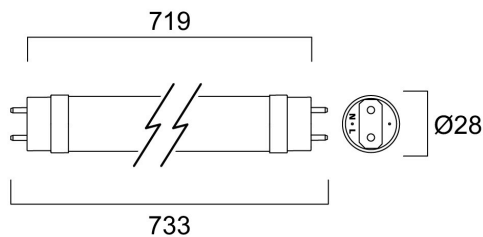

# ToLED<sub>o</sub> AVANT T8 CCG 734 1350LM 865 50K RL

Item No: 0030288

**SYLVANIA**

Energy efficient and affordable LED T8 solution to replace conventional fluorescent T8 lamps Omni-directional uniform light distribution thanks to glass tube construction design, same as traditional fluorescent T8 tubes High lumen package - 1350lm High lumen efficacy - 150 lm/W Switching cycles - 200,000X Average life 50,000 hours lifespan Lamp length - 734mm Wide beam angle High power factor Suitable for general illumination in offices, supermarkets, department stores, train stations, petrol stations, parking lots and maintenance free applications Suitable for operation with electromagnetic gears / CCG and direct mains operation (220-240V) 5-Year warranty

### Dimensions (mm)

## Physical data

Proteção IP	IP20
Comprimento nominal do produto (mm)	733
Nominal Product Diameter (mm)	28
Peso (kg)	0.116

## Packaging

Código EAN	5410288302881
Comprimento / altura da embalagem individual (cm)	77.1
Largura da embalagem individual (cm)	2.9
Profundidade da embalagem individual (cm)	2.9
DUN14 (inner)	15410288302888
Unidades por embalagem exterior	10
Comprimento / altura da embalagem exterior (cm)	82.9
Largura da embalagem exterior (cm)	22.6
Profundidade da embalagem exterior (cm)	11.3