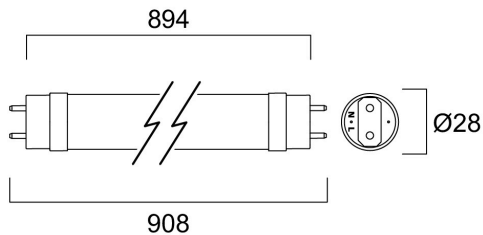

# ToLED<sub>o</sub> AVANT T8 CCG 908 1700LM 830 50K RL

Item No: 0030289

**SYLVANIA**

Energy efficient and affordable LED T8 solution to replace conventional fluorescent T8 lamps Omni-directional uniform light distribution thanks to glass tube construction design, same as traditional fluorescent T8 tubes High lumen package - 1700lm High lumen efficacy - 150 lm/W Switching cycles - 200,000X Average life 50,000 hours lifespan Lamp length - 908mm Wide beam angle High power factor Suitable for general illumination in offices, supermarkets, department stores, train stations, petrol stations, parking lots and maintenance free applications Suitable for operation with electromagnetic gears / CCG and direct mains operation (220-240V) 5-Year warranty

### Dimensions (mm)

## Physical data

Proteção IP	IP20
Comprimento nominal do produto (mm)	908
Nominal Product Diameter (mm)	28
Peso (kg)	0.146

## Packaging

Código EAN	5410288302898
Comprimento / altura da embalagem individual (cm)	94.6
Largura da embalagem individual (cm)	2.9
Profundidade da embalagem individual (cm)	2.9
DUN14 (inner)	15410288302895
Unidades por embalagem exterior	10
Comprimento / altura da embalagem exterior (cm)	100.4
Largura da embalagem exterior (cm)	22.6
Profundidade da embalagem exterior (cm)	11.3