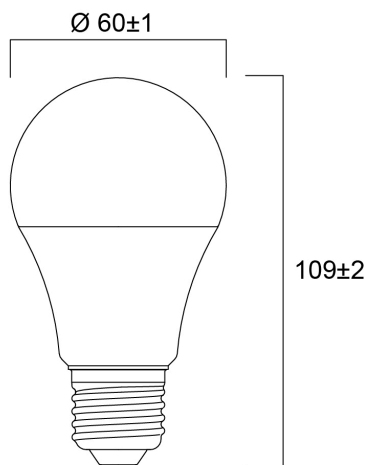

ToLEDo GLS 1055LM 827 E27 SL4

Item No: 0030991

SYLVANIA

Compact and elegant design. Suitable replacement for halogen, incandescent and compact fluorescent lamps. Instant light at the flick of a switch. Uniform light distribution. Good colour rendering (CRI 80). Perfect for hotels, restaurants, lobbies, corridors, stairwells, reception areas. Lower maintenance costs. 12,000 hours average rated life.

Technical Assets

Dimensions (mm)

Photometrics

ToLEDo GLS 1055LM 827 E27 SL4

Item No: 0030991

SYLVANIA

General data

Nome do produto	ToLEDo GLS 1055LM 827 E27 SL4
Tecnologia	LED
Watt (Rated) (W)	9.5
Forma da lâmpada	Pear-shape
Casquilho	E27
Acabamento da lâmpada	Opal
Detetor de presença incorporado	NONE
Luminária	Open
Aplicação geral	Hotelaria, Residential & Consumer
Intervalo de temperatura de funcionamento (°C)	-20°C...+40°C
Performance ambient temperature Tq (°C)	25
Compatibilidade com assistente virtual	N/A
ETIM	EC001959
E-number FI	4741277
Garantia	3 years

Lifetime data

Vida útil L70 B50	15000
Vida média (horas)	15000
Average life (Rated) (h)	15000

Physical data

Cor do corpo	White
Proteção IP	IP20
Comprimento nominal do produto (mm)	109
Nominal Product Diameter (mm)	60
Peso (kg)	0.136