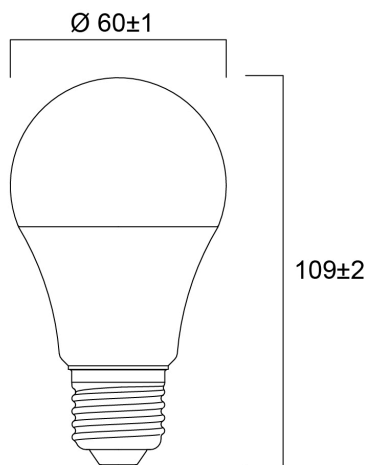

# ToLEDo GLS 1055LM 840 E27 SL4

Item No: 0030992

**SYLVANIA**

Compact and elegant design. Suitable replacement for halogen, incandescent and compact fluorescent lamps. Instant light at the flick of a switch. Uniform light distribution. Good colour rendering (CRI 80). Perfect for hotels, restaurants, lobbies, corridors, stairwells, reception areas. Lower maintenance costs. 12,000 hours average rated life.

### Dimensions (mm)

## Physical data

Cor do corpo	White
Proteção IP	IP20
Comprimento nominal do produto (mm)	109
Nominal Product Diameter (mm)	60
Peso (kg)	0.136