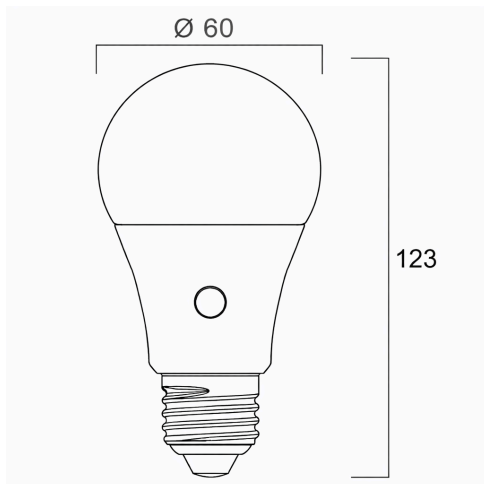

# TOLEDO LIGHT-SENSE V2 GLS 806LM 827 E27 SL

Item No: 0031868

**SYLVANIA**

•ToLEDo™ Light-Sense dual light sensor lamp – works in any position • Automatically turns ON and OFF • Sensor delay time: up to 4 minutes • Unmanned light management system – reduces power bill compared to standard LED lamps • Perfect for external lighting applications like porches, domestic parking, halls, gate lights and patios • 806lm output equivalent to 60W incandescent lamp • 25,000 hours average rated life • Non dimmable • 3 years warranty • High colour rendering – CRI80

### Dimensions (mm)

## Physical data

Cor do corpo	White
Proteção IP	IP20
Altura nominal do produto (mm)	120
Nominal Product Diameter (mm)	60
Peso (kg)	0.048