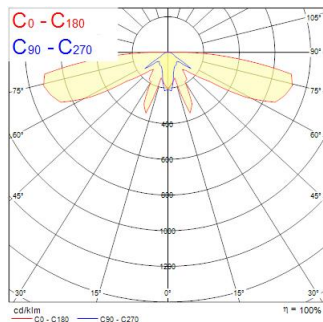

Technical Assets

Photometrics

Distance [m]	Cone diameter [m]	Illuminance [lx]
0.5	1.55 12.14	180 14 0
1.0	3.10 24.33	45 3 0
1.5	4.65 36.49	18 2 0
2.0	6.21 48.65	9 1 0
2.5	7.76 60.82	4 1 0
3.0	9.31 72.98	2 0 0

Distance [m]   Cone diameter [m]   Illuminance [lx]
— C0 - C180 (Half beam angle: 170.6°)
— C90 - C270 (Half beam angle: 114.4°)