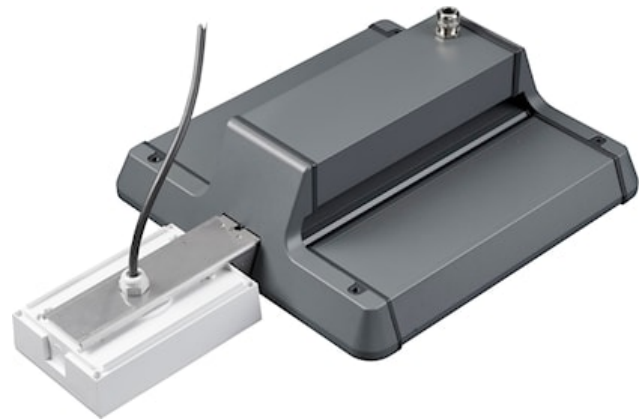

SYLBAY GEN II EM KIT ESCAPE ROUTE

Item No: 0040030

SYLVANIA

Sylbay Gen II EM Kit Escape Route provides a simple conversion of High Bay fitting with a high performance self-contained LED emergency luminaire KIT suitable for escape routes, delivering 3 hours rated emergency output. Self testing with DALI monitoring capability. Supplied with all mounting accessories

Technical Assets

Photometrics

Distance [m]	Cone diameter [m]	Illuminance [lx]
0.5	1.55 12.14	180 14 0
1.0	3.10 24.33	45 3 0
1.5	4.65 36.49	18 2 0
2.0	6.21 48.65	9 1 0
2.5	7.76 60.82	4 1 0
3.0	9.31 72.98	2 0 0

Distance [m] Cone diameter [m] Illuminance [lx]
 — C0 - C180 (Half beam angle: 170.6°)
 — C90 - C270 (Half beam angle: 114.4°)

SYLBAY GEN II EM KIT ESCAPE ROUTE

Item No: 0040030

SYLVANIA

General data

Nome do produto	SYLBAY GEN II EM KIT ESCAPE ROUTE
Tecnologia	LED
Aplicação geral	Logistics & Industry
ETIM	EC002556
Garantia	3 years