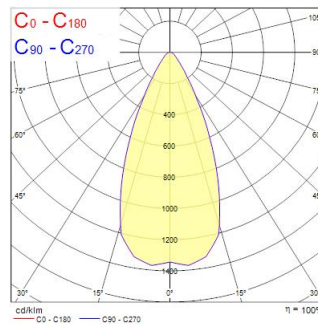

Photometrics