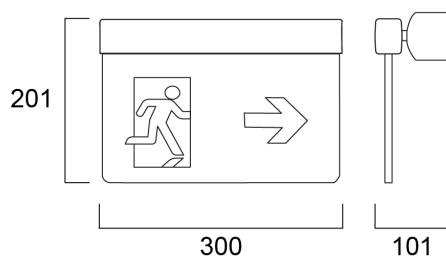

Technical Assets

Dimensions (mm)