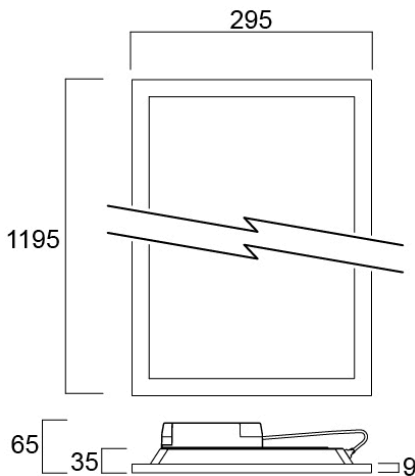

Technical Assets

Dimensions (mm)