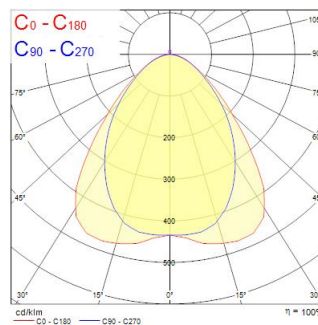

Photometrics

Distance [m]	Cone diameter [m]	Beam angle [°]	Beam angle [°]	Illuminance [lx]
0.5	0.86	40.7°	43.9°	1106
1.0	1.72	40.7°	43.9°	276
1.5	2.58	40.7°	43.9°	153
2.0	3.44	40.7°	43.9°	89
2.5	4.30	40.7°	43.9°	56
3.0	5.16	40.7°	43.9°	37

Distance [m]   Cone diameter [m]   Illuminance [lx]
— C0 - C180 (Half beam angle: 81.9°)
— C90 - C270 (Half beam angle: 81.4°)