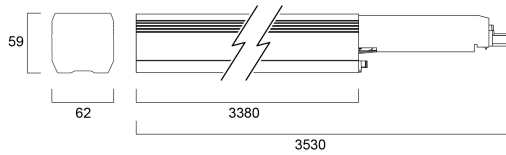

ISOLINE 3380MM 4K 1.7WD 1.7BLK DA

Item No: 0042555

SYLVANIA

PROTM

Isoline LED linear luminaire for industrial and commercial applications. 3380mm length with 1.7m blank section, with wide optics provide homogenous light distribution for open areas. Suitable for DALI Dimming. Aluminium housing, RAL 9016. Max + 35 °C operating temperature range, 4000 K, CRI 80, UGR <25, 3 SDCM. 57W power consumption, 8150lm luminous flux, 146 lm/W efficacy, 3380 mm x 62 mm x 59 mm (L x W x H) dimensions, IP20, IK03, 220-240 V 50/60 Hz, Class I. Lifespan L70:B50 60,000 hours.

Technical Assets

Dimensions (mm)

Photometrics

Distance [m]	Cone diameter [m]	E107	E108	E109	E110	E111	E112	E113	E114	E115	E116	E117	E118	E119	E120	Beam angle [°]	Illuminance [lx]
0.5	0.86	14147	3096	4071	4397	3203										43.9°	3203
1.0	1.72	3537	774	1018	1099	800										43.9°	800
1.5	2.58	1572	344	451	486	354										43.9°	354
2.0	3.44	884	190	251	268	195										43.9°	195
2.5	4.30	566	124	164	174	127										43.9°	127
3.0	5.16	390	86	112	119	88										43.9°	88
3.0	5.77	81														43.9°	81

Distance [m] Cone diameter [m] Illuminance [lx]

— C0 - C180 (Half beam angle: 81.9°)
— C90 - C270 (Half beam angle: 81.4°)

ISOLINE 3380MM 4K 1.7WD 1.7BLK DA

Item No: 0042555

SYLVANIA

General data

Nome do produto	ISOLINE 3380MM 4K 1.7WD 1.7BLK DA
Tecnologia	LED
Casquilho	N/A
Corpo (Housing)	Aluminium
Montagem	Suspended
Luminária	Enclosed
Aplicação geral	Logistics & Industry
Intervalo de temperatura de funcionamento (°C)	0°C...+35°C
ETIM	EC000986
Garantia	5 anos