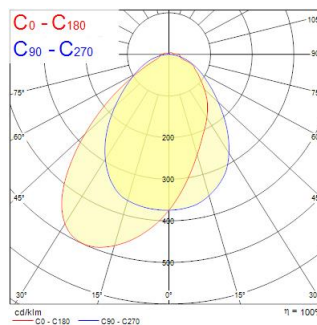

RTS 1500MM 50W 5-WIRE LEFT ASYM WHITE

Item No: 0042585

SYLVANIA

PROTM

RTS LED linear luminaire for industrial and commercial applications. 1500 mm length with asymmetrical (Left) optics provide homogenous light distribution for wide, shelf areas. Steel housing, White color, -25 ... +30 °C operating temperature range, 4000 K, CRI 80, 3 SDMC. 50 W power consumption, 8000 lm luminous flux, 160 lm/W efficacy, 1500 mm x 70.2 mm x 78.6 mm (L x W x H) dimensions, IP20, IK03, 220-240 V 50/60 Hz, Class I. Lifespan L70:B50 120,000 hours.

Technical Assets

Dimensions (mm)

L	600	900	1202	1500	2403	3000	3605	4500
---	-----	-----	------	------	------	------	------	------

Photometrics

Distance [m]	Cone diameter [m]	Beam diameter [m]	Beam diameter [m]	Illuminance [lx]
0.5	0.96 1.06	0.07 0.07	0.07 0.07	1133 2197 1065
1.0	1.92 2.11	0.07 0.07	0.07 0.07	298 549 426
1.5	2.88 3.26	0.07 0.07	0.07 0.07	130 244 202
2.0	3.85 4.35	0.07 0.07	0.07 0.07	73 137 114
2.5	4.81 5.44	0.07 0.07	0.07 0.07	48 89 73
3.0	5.77 6.52	0.07 0.07	0.07 0.07	35 61 51

Distance [m] Cone diameter [m] Illuminance [lx]
 — C0 - C180 (Half beam angle: 94.9°)
 — C90 - C270 (Half beam angle: 87.8°)

RTS 1500MM 50W 5-WIRE LEFT ASYM WHITE

Item No: 0042585

SYLVANIA

General data

Nome do produto	RTS 1500MM 50W 5-WIRE LEFT ASYM WHITE
Tecnologia	LED
Casquilho	N/A
Corpo (Housing)	Steel
Detetor de presença incorporado	NONE
Aplicação geral	Logistics & Industry
Intervalo de temperatura de funcionamento (°C)	-25°C...+30°C
Performance ambient temperature Tq (°C)	25
ETIM	EC000986
Garantia	5 anos

Optical data

Fluxo luminoso da luminária (lm)	8000
Eficiência (lm/W)	160
Temperatura de cor (K)	4000
CRI	80
Variação da cor (SDCM)	SDCM3
Tipo de distribuição	Asymmetric
Grupo de risco fotobiológico	RG1