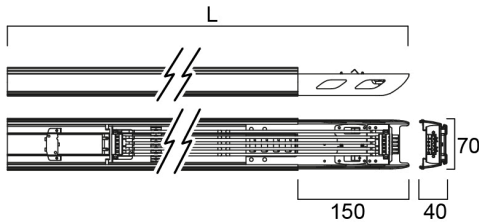

RTS 1500MM 70W 5-WIRE LEFT ASYM WHITE

Item No: 0042586

SYLVANIA

PROTM

RTS LED linear luminaire for industrial and commercial applications. 1500 mm length with asymmetrical (Left) optics provide homogenous light distribution for wide, shelf areas. Steel housing, White color, -25 ... +30 °C operating temperature range, 4000 K, CRI 80, 3 SDMC. 70 W power consumption, 11200 lm luminous flux, 160 lm/W efficacy, 1500 mm x 70.2 mm x 78.6 mm (L x W x H) dimensions, IP20, IK03, 220-240 V 50/60 Hz, Class I. Lifespan L70:B50 120,000 hours.

Technical Assets

Dimensions (mm)

L	600	900	1202	1500	2403	3000	3605	4500
---	-----	-----	------	------	------	------	------	------

Photometrics

Distance [m]	Cone diameter [m]	Beam diameter [m]	Beam diameter [m]	Illuminance [lx]
0.5	0.95	0.95	0.95	1000
	1.14	1.14	1.14	300
1.0	1.90	1.90	1.90	400
	2.35	2.35	2.35	170
1.5	2.85	2.85	2.85	170
	3.41	3.41	3.41	100
2.0	3.81	3.81	3.81	100
	4.55	4.55	4.55	60
2.5	4.75	4.75	4.75	60
	5.69	5.69	5.69	40
3.0	5.71	5.71	5.71	40
	6.83	6.83	6.83	30

RTS 1500MM 70W 5-WIRE LEFT ASYM WHITE

Item No: 0042586

SYLVANIA

General data

Nome do produto	RTS 1500MM 70W 5-WIRE LEFT ASYM WHITE
Tecnologia	LED
Casquilho	N/A
Corpo (Housing)	Steel
Detetor de presença incorporado	NONE
Aplicação geral	Logistics & Industry
Intervalo de temperatura de funcionamento (°C)	-25°C...+30°C
Performance ambient temperature Tq (°C)	25
ETIM	EC000986
Garantia	5 anos

Lifetime data

Vida útil L70 B50	100000
Vida útil L80 B20	75000

Physical data

Cor do corpo	White
Proteção IP	IP20
Proteção IK	IK03
Acabamento do difusor	Transparent
Material do difusor	PMMA Acrylic
Comprimento nominal do produto (mm)	1500
Largura nominal do produto (mm)	70.2
Altura nominal do produto (mm)	78.6
Peso (kg)	1.7