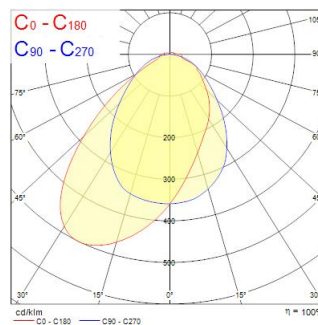

RTS 1500MM 70W 5-WIRE LEFT ASYM WHITE

Item No: 0042586

SYLVANIA

PROTM

RTS LED linear luminaire for industrial and commercial applications. 1500 mm length with asymmetrical (Left) optics provide homogenous light distribution for wide, shelf areas. Steel housing, White color, -25 ... +30 °C operating temperature range, 4000 K, CRI 80, 3 SDMC. 70 W power consumption, 11200 lm luminous flux, 160 lm/W efficacy, 1500 mm x 70.2 mm x 78.6 mm (L x W x H) dimensions, IP20, IK03, 220-240 V 50/60 Hz, Class I. Lifespan L70:B50 120,000 hours.

Technical Assets

Dimensions (mm)

L	600	900	1202	1500	2403	3000	3605	4500
---	-----	-----	------	------	------	------	------	------

Photometrics

Distance [m]	Cone diameter [m]	Beam diameter [m]	Beam diameter [m]	Illuminance [lx]
0.5	0.95	0.95	0.95	1000
	1.14	1.14	1.14	300
1.0	1.90	1.90	1.90	400
	2.35	2.35	2.35	170
1.5	2.85	2.85	2.85	170
	3.41	3.41	3.41	100
2.0	3.81	3.81	3.81	100
	4.55	4.55	4.55	60
2.5	4.75	4.75	4.75	60
	5.69	5.69	5.69	40
3.0	5.71	5.71	5.71	40
	6.83	6.83	6.83	30

Optical data

Fluxo luminoso da luminária (lm)	11200
Eficiência (lm/W)	160
Temperatura de cor (K)	4000
CRI	80
Variação da cor (SDCM)	SDCM3
Tipo de distribuição	Asymmetric
Grupo de risco fotobiológico	RG1