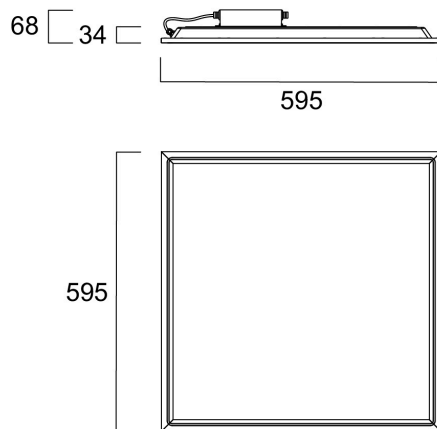

START Panel IP65 UGR19 600x600 4400lm 840 DALI WHT

Item No: 0042693

SYLVANIA

STARTTM

The START Panel IP65 is a range of backlit LED panels used in recessed ceilings. Ideal for healthcare, hospitals, laboratories and pharmaceutical industry, it meets the IFS requirements by offering impact resistant cover and good cleanability. Easy-to-clean luminaires with a high protection class to avoid vapors and dust entry. Low glaring UGR<19. RG0, 100-degree beam angle, optical system: prismatic diffuser with powder coating finish. Tp(b) rated diffuser that may not burn at a speed of more than 50mm per minute. Light color temperature: 4000K Cool White, total system power: 37W, total fixture output: 4400lm, efficacy: 119lm/W, Ra80 typical, LED chromaticity: 3 step MacAdam ellipse (SDCM3), lifespan: 100,000 hours at 70% of the original output (L70B50), operating voltage: 220-240V / 50-60Hz, low flicker, DALI-2 dimmable IP65 driver, electrical protection: Class I. Degree of Protection: IP65 (both front and back) - able to protect against water jets. Nominal size: 595x595mm, Loop in / loop out wiring with accessory box, safety cables included, 34mm nominal height, White color frame, weight: 2.2kg. For using EM kits 0046600-01 please order connector 0047523.

Technical Assets

Dimensions (mm)

Photometrics

0.5	1.00	80%	80%	480°	831	1483
1.0	2.00	80%	80%	480°	208	371
1.5	3.00	80%	80%	480°	83	146
2.0	4.00	80%	80%	480°	52	93
2.5	5.00	80%	80%	480°	34	59
3.0	6.00	80%	80%	480°	23	41

Packaging

Código EAN	5410288426938
Comprimento / altura da embalagem individual (cm)	60.0
Largura da embalagem individual (cm)	3.9
Profundidade da embalagem individual (cm)	66.5
DUN14 (inner)	15410288426935
Unidades por embalagem exterior	46
Comprimento / altura da embalagem exterior (cm)	136.0
Largura da embalagem exterior (cm)	98.0
Profundidade da embalagem exterior (cm)	63.0