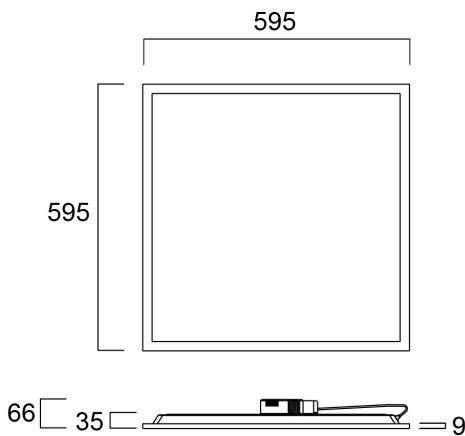

START PANEL IP54 UGR19 TW 600x600 4300LM DALI DT8

Item No: 0042705

SYLVANIA

STARTTM

START Panel IP54 Tunable White is a range of backlit LED panels with adjustable colour temperature ranging from 3000-5700K. Ideal for general indoor applications such as corridors, breakrooms, offices and meeting rooms. Luminaire dimensions are compatible with common ceiling installation, and the shallow design makes it easy to install in low ceilings. Nominal size 600x600mm, 4320Lm; 36W; 120Lm/W; Average lifespan: 100.000Hrs; CRI 80; Glare control <19; IK03; IP54 (from the front); SDCM<3; Class II; Loop in loop out connector for quick installation. Tp(a) rated diffuser. DALI DT8 dimmable driver (dual channel).

Technical Assets

Dimensions (mm)

Photometrics

Distance [m]	Cone diameter [m]	Beam diameter [m]	Illuminance [lx]
0.5	0.88	0.88	8710
	0.88	0.88	1544
1.0	1.77	1.77	2178
	1.77	1.77	481
1.5	2.65	2.66	965
	2.66	2.66	224
2.0	3.54	3.55	542
	3.55	3.55	118
2.5	4.42	4.44	348
	4.44	4.44	73
3.0	5.31	5.33	242
	5.33	5.33	51

Distance [m] Cone diameter [m] Beam diameter [m] Illuminance [lx]

— C0 - C180 (Half beam angle: 83.0°)
— C90 - C270 (Half beam angle: 83.0°)

START PANEL IP54 UGR19 TW 600x600 4300LM DALI DT8

Item No: 0042705

Packaging

Código EAN	5410288427058
Comprimento / altura da embalagem individual (cm)	68.9
Largura da embalagem individual (cm)	3.8
Profundidade da embalagem individual (cm)	60.5
DUN14 (inner)	15410288427055
Unidades por embalagem exterior	4
Comprimento / altura da embalagem exterior (cm)	70.7
Largura da embalagem exterior (cm)	17.6
Profundidade da embalagem exterior (cm)	62.6