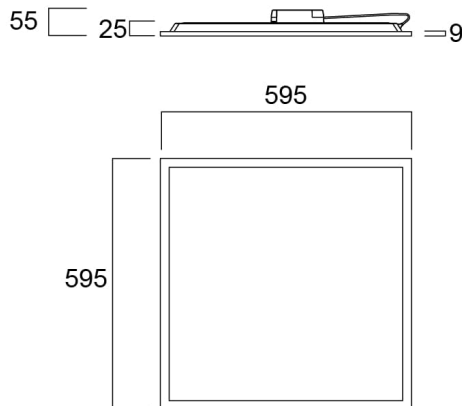

# START Panel UGR19 600x600 3800Lm 830 LILO

Item No: 0042827

**SYLVANIA**

LED Panel with backlit technology, ideal for general indoor lighting applications such as breakout areas, offices and meeting rooms. Extruded aluminium frame, passive cooling. Low glaring UGR<19. RG0, 90 degree beam angle , optical system: PS diffuser with Prismatic finish. Light color temperature: 3000K Warm White, total system power: 36W , total fixture output: 3800lm, efficacy: 106 lm/W, Ra80 typical, LED chromacity: 3 step MacAdam ellipse (SDCM3), lifespan: 100,000 hours at 70% of the original output (L70B50), IR/UV free light source without heat radiation, operating voltage: 220-240V / 50-60Hz, low flicker, non dimmable driver, electrical protection: Class II. Degree of Protection: IP40/IP20, suitable for indoor environment only. Nominal size: 595x595mm, Loop in / loop out wiring, safety cables included, 25mm nominal height, White color frame, weight: 1,6Kg.

### Dimensions (mm)

## Physical data

Cor do corpo	RAL 9003 - Signal white
Proteção IP	IP40/20
Proteção IK	IK03
Acabamento do difusor	Prismatic
Material do difusor	Other
Comprimento nominal do produto (mm)	595
Largura nominal do produto (mm)	595
Altura nominal do produto (mm)	26
Peso (kg)	1.6

## Packaging

Código EAN	5410288428277
Comprimento / altura da embalagem individual (cm)	60.0
Largura da embalagem individual (cm)	65.0
Profundidade da embalagem individual (cm)	3.8
DUN14 (inner)	15410288428274
Unidades por embalagem exterior	4
Comprimento / altura da embalagem exterior (cm)	69.0
Largura da embalagem exterior (cm)	65.0
Profundidade da embalagem exterior (cm)	17.0